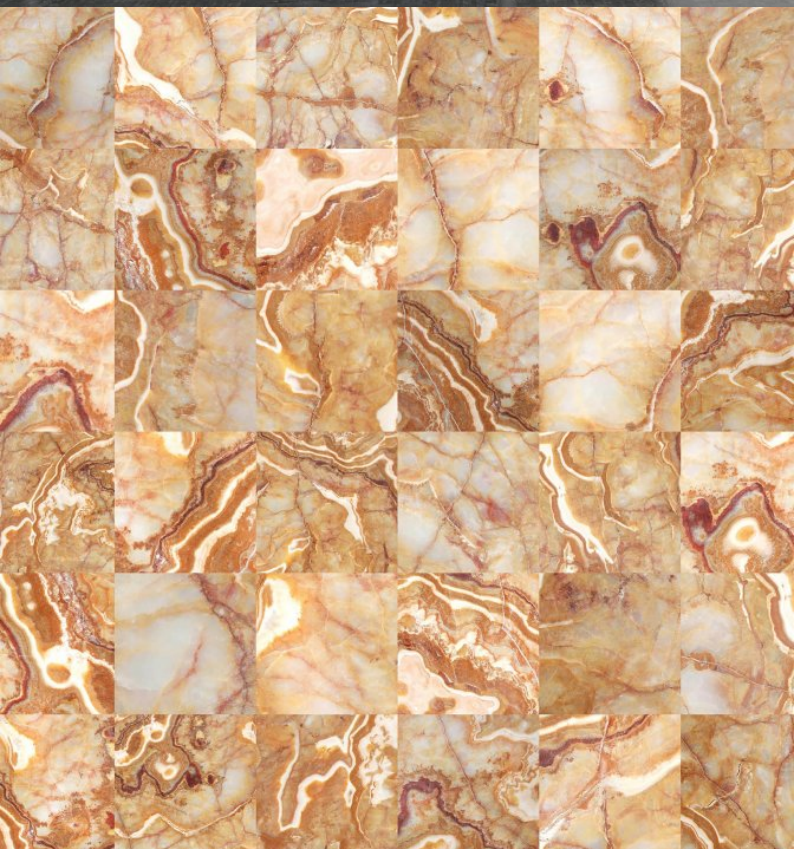

For further information regarding Digital products, please contact Customer Services on 03705 117 118. These are bespoke Digital designs, but more colour options are available.

Product Details

Design:	Mineral
SKU:	LTD01050
Colour Description:	Orange
Width:	130 cm
Length:	0 m
Sold By:	Per linear metre
Construction Type:	Digital Backer
Backer:	Non woven polyester
Weight:	Dependent on Design gsm
Fire rating:	Euro Class B

AVAILABLE COLOURWAYS IN THIS DESIGN

To view the full range of colourways available in this design, please search 'Mineral' using the search function tool on the Muraspec website.

OVERLAP & TRIM

BY STRAIGHT HANGING