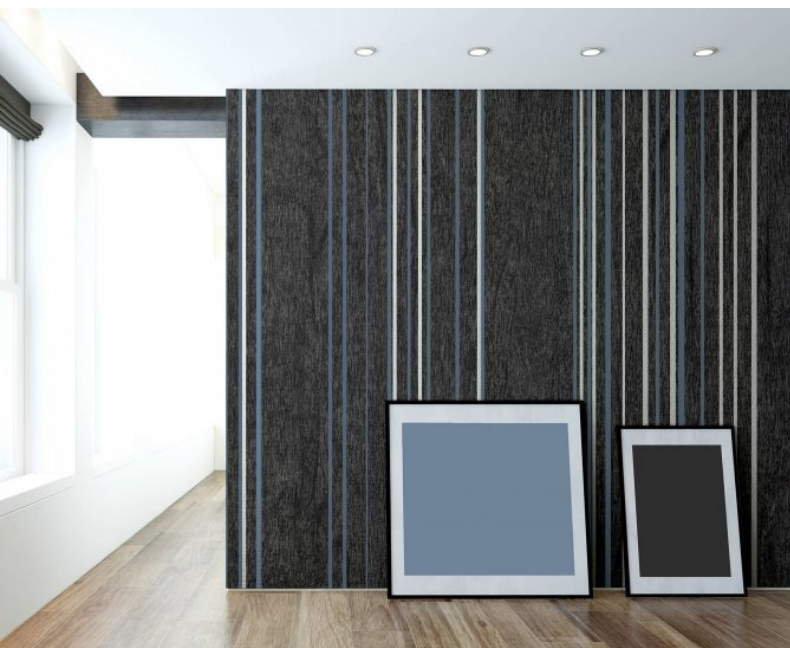

## Product Details

<b>Design:</b>	Abstract
<b>SKU:</b>	LTD00950
<b>Colour Description:</b>	Grey
<b>Width:</b>	130 cm
<b>Length:</b>	0 m
<b>Sold By:</b>	Per linear metre
<b>Construction Type:</b>	Digital Backer
<b>Backer:</b>	Non woven polyester
<b>Weight:</b>	Dependent on Design gsm
<b>Fire rating:</b>	Euro Class B