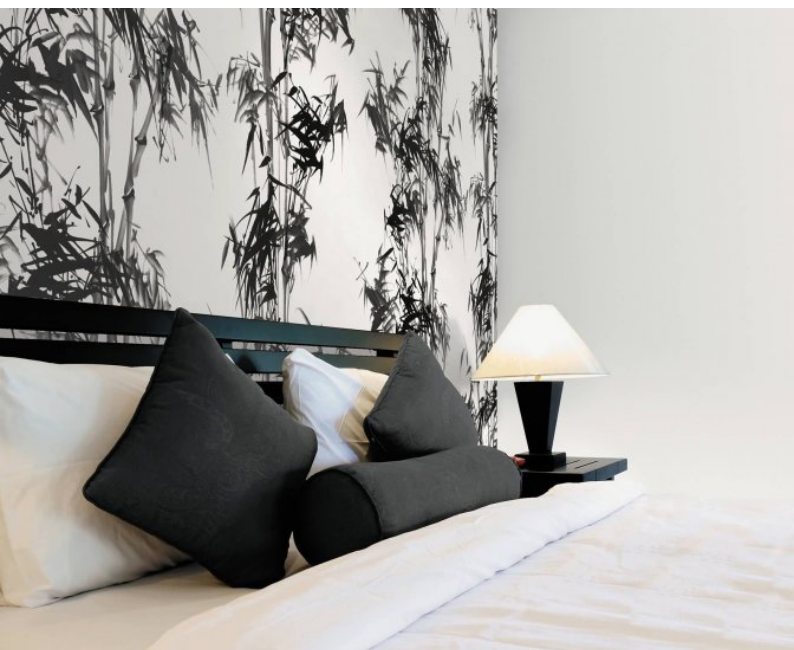

For further information regarding Digital products, please contact Customer Services on 03705 117 118. These are bespoke Digital designs, but more colour options are available.

Product Details

Design:	Florals & Botanics
SKU:	LTD00870
Colour Description:	Grey
Width:	130 cm
Length:	0 m
Sold By:	Per linear metre
Construction Type:	Digital Backer
Backer:	Non woven polyester
Weight:	Dependent on Design gsm
Fire rating:	Euro Class B