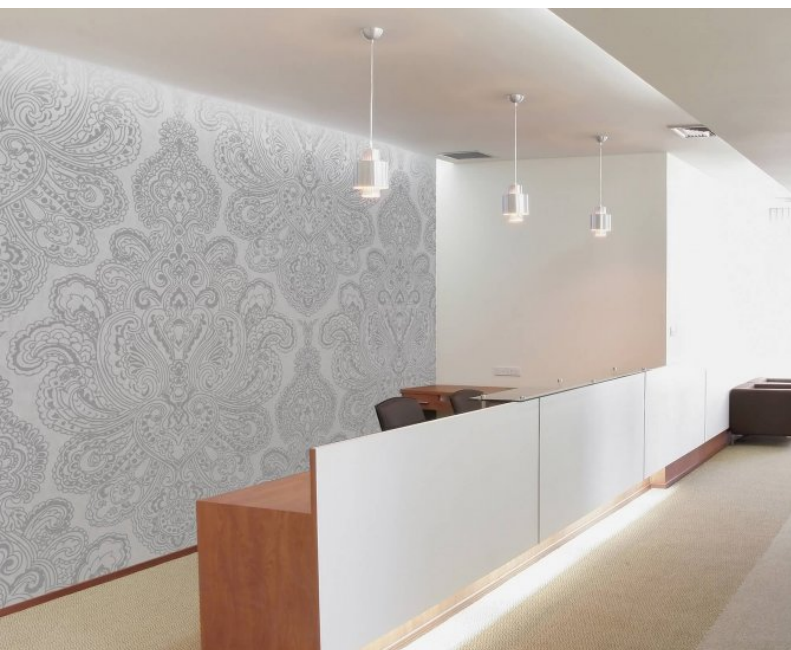

### Product Details

<b>Design:</b>	Decorative
<b>SKU:</b>	LTD00660
<b>Colour Description:</b>	Grey
<b>Width:</b>	130 cm
<b>Length:</b>	0 m
<b>Sold By:</b>	Per linear metre
<b>Construction Type:</b>	Digital Backer
<b>Backer:</b>	Non woven polyester
<b>Weight:</b>	Dependent on Design gsm
<b>Fire rating:</b>	Euro Class B