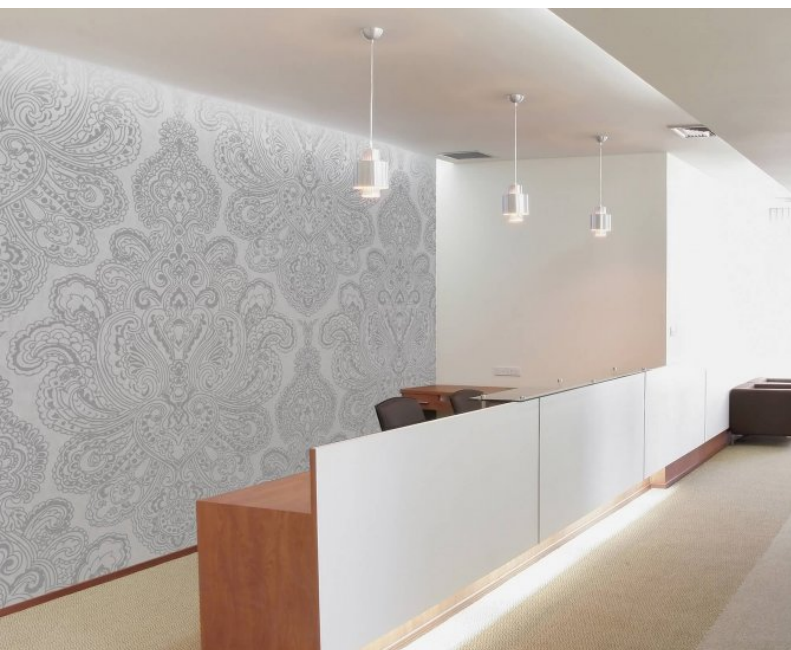

For further information regarding Digital products, please contact Customer Services on 03705 117 118. These are bespoke Digital designs, but more colour options are available.

Product Details

Design:	Decorative
SKU:	LTD00660
Colour Description:	Grey
Width:	130 cm
Length:	0 m
Sold By:	Per linear metre
Construction Type:	Digital Backer
Backer:	Non woven polyester
Weight:	Dependent on Design gsm
Fire rating:	Euro Class B