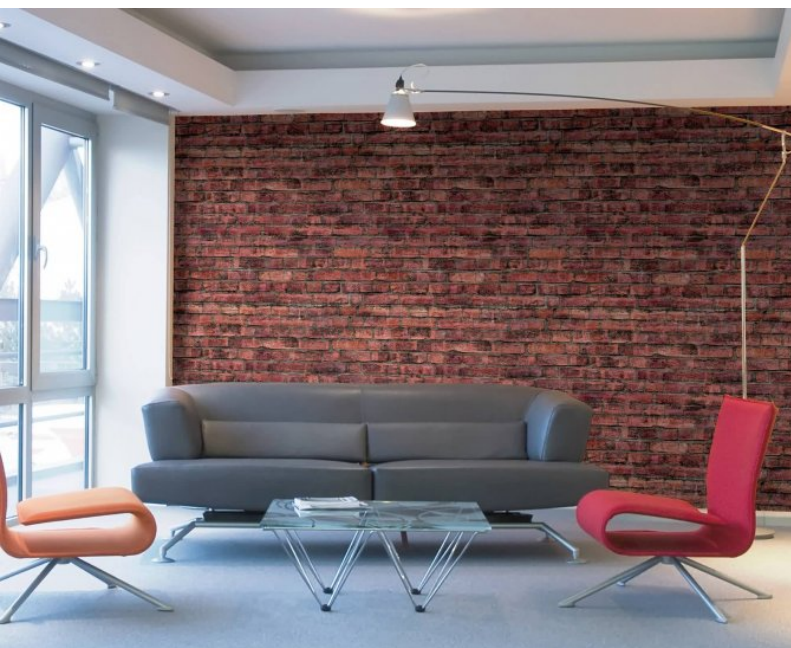

## Product Details

<b>Design:</b>	Mineral
<b>SKU:</b>	LTD00310
<b>Colour Description:</b>	Red
<b>Width:</b>	130 cm
<b>Length:</b>	0 m
<b>Sold By:</b>	Per linear metre
<b>Construction Type:</b>	Digital Backer
<b>Backer:</b>	Non woven polyester
<b>Weight:</b>	Dependent on Design gsm
<b>Fire rating:</b>	Euro Class B