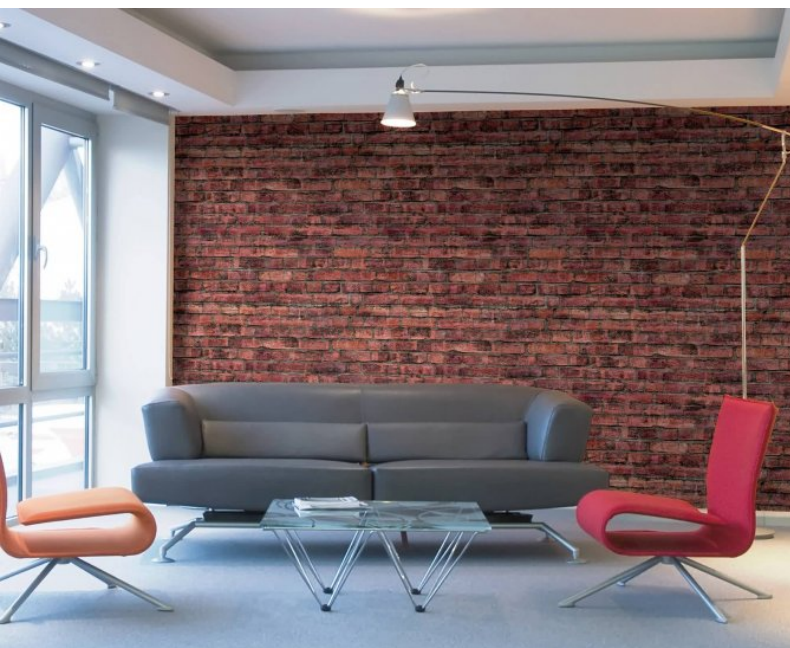

For further information regarding Digital products, please contact Customer Services on 03705 117 118. These are bespoke Digital designs, but more colour options are available.

Product Details

Design:	Mineral
SKU:	LTD00310
Colour Description:	Red
Width:	130 cm
Length:	0 m
Sold By:	Per linear metre
Construction Type:	Digital Backer
Backer:	Non woven polyester
Weight:	Dependent on Design gsm
Fire rating:	Euro Class B