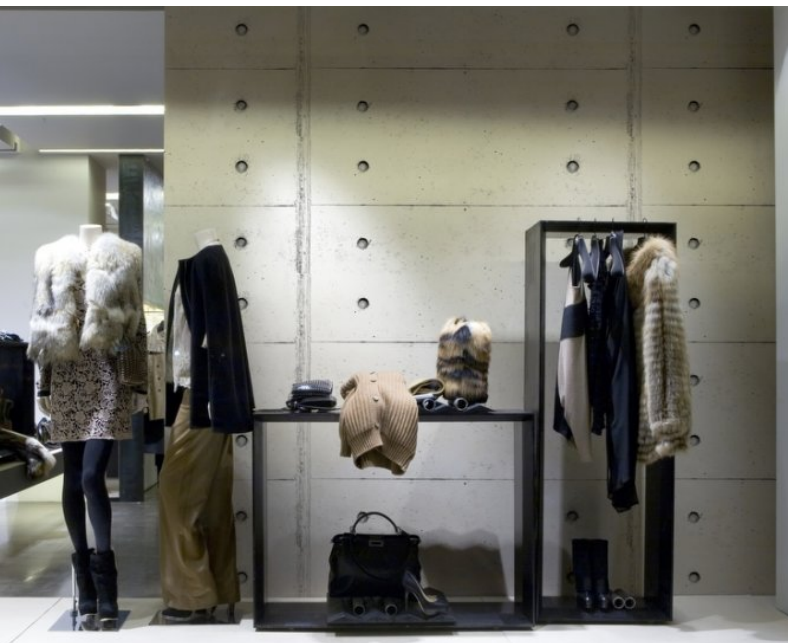

For further information regarding Digital products, please contact Customer Services on 03705 117 118. These are bespoke Digital designs, but more colour options are available.

Product Details

Design:	Mineral
SKU:	LTD00090
Colour Description:	Grey
Width:	130 cm
Length:	0 m
Sold By:	Per linear metre
Construction Type:	Digital Backer
Backer:	Non woven polyester
Weight:	Dependent on Design gsm
Fire rating:	Euro Class B