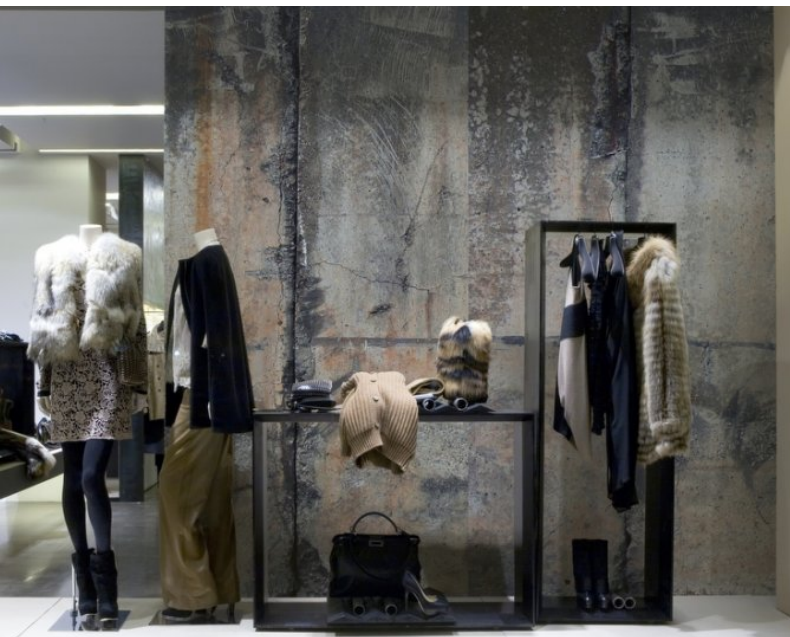

For further information regarding Digital products, please contact Customer Services on 03705 117 118. These are bespoke Digital designs, but more colour options are available.

Product Details

Design:	Mineral
SKU:	LTD00070
Colour Description:	Grey
Width:	130 cm
Length:	0 m
Sold By:	Per linear metre
Construction Type:	Digital Backer
Backer:	Non woven polyester
Weight:	Dependent on Design gsm
Fire rating:	Euro Class B