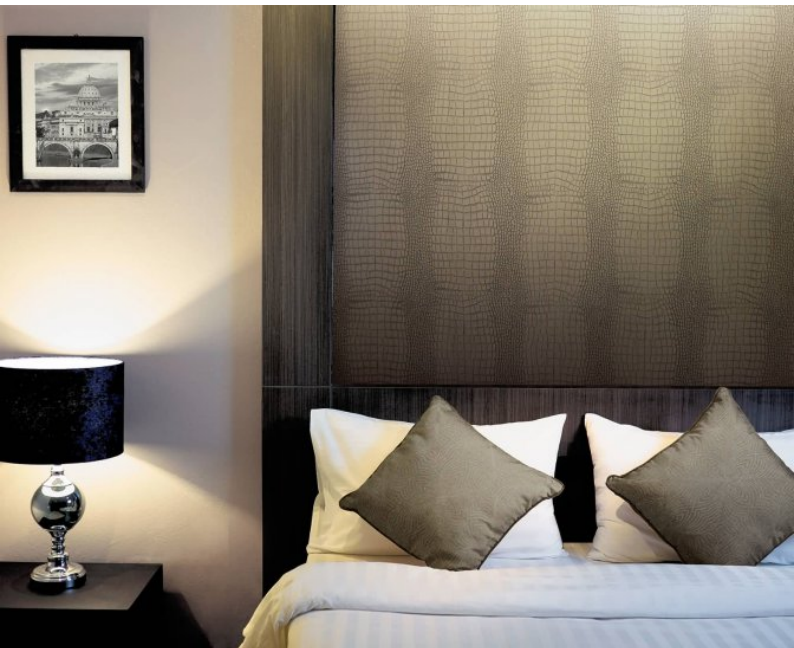

### Product Details

<b>Design:</b>	Zambezi
<b>SKU:</b>	10749
<b>Colour Description:</b>	Black
<b>Width:</b>	130 cm
<b>Length:</b>	30 m
<b>Sold By:</b>	Per linear metre
<b>Construction Type:</b>	Fabric backed Vinyl
<b>Backer:</b>	Non woven polyester
<b>Weight:</b>	455 gsm
<b>Fire rating:</b>	Euro Class B