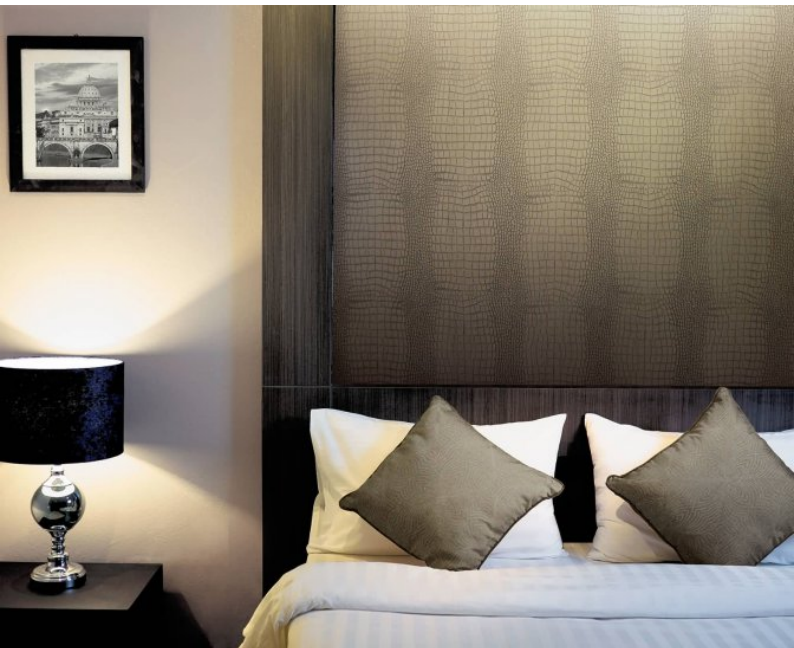

An unforgettable design, embossed with a striking crocodile-like effect. For further information please contact customer services on 03705 117 118.

Product Details

Design:	Zambezi
SKU:	10747
Colour Description:	Taupe
Width:	130 cm
Length:	30 m
Sold By:	Per linear metre
Construction Type:	Fabric backed Vinyl
Backer:	Non woven polyester
Weight:	455 gsm
Fire rating:	Euro Class B