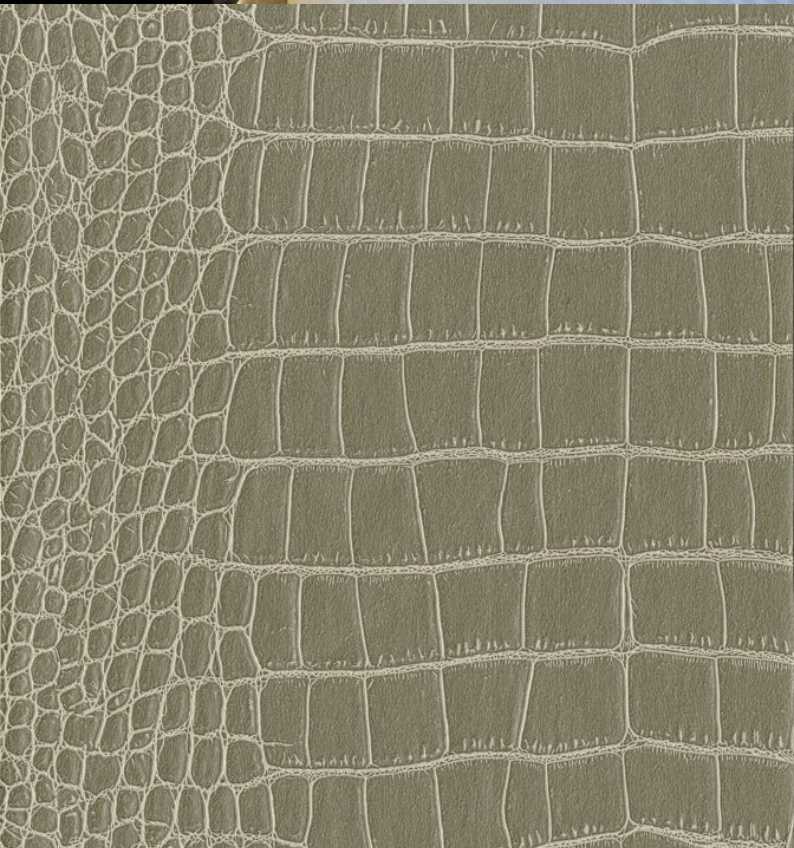

An unforgettable design, embossed with a striking crocodile-like effect. For further information please contact customer services on 03705 117 118.

Product Details

Design:	Zambezi
SKU:	10747
Colour Description:	Taupe
Width:	130 cm
Length:	30 m
Sold By:	Per linear metre
Construction Type:	Fabric backed Vinyl
Backer:	Non woven polyester
Weight:	455 gsm
Fire rating:	Euro Class B

CE COMPLIANT

Hanging Information

Pattern Repeat:	36.6cm
Pattern Offset:	0cm
Pattern Overlap:	6cm
Recommended Adhesive:	Murabond Heavy. On dry lining use Murabond Easy Strip. On sealed surfaces use Murabond Sealed Surface Adhesive. For other surfaces contact Customer Services on 03705 117 118.

AVAILABLE COLOURWAYS IN THIS DESIGN

To view the full range of colourways available in this design, please search 'Zambezi' using the search function tool on the Muraspec website.

OVERLAP & TRIM

BY STRAIGHT HANGING