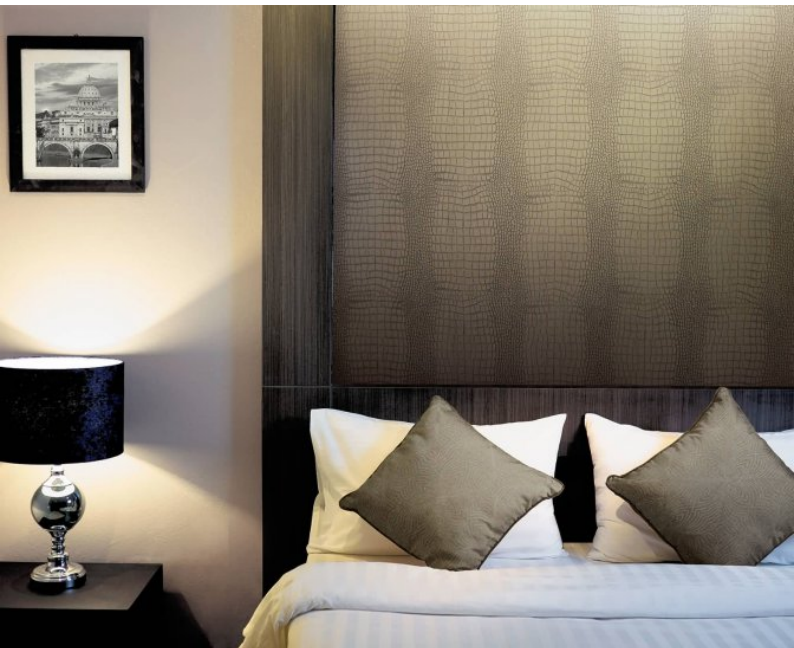

## Product Details

<b>Design:</b>	Zambezi
<b>SKU:</b>	10746
<b>Colour Description:</b>	Cream
<b>Width:</b>	130 cm
<b>Length:</b>	30 m
<b>Sold By:</b>	Per linear metre
<b>Construction Type:</b>	Fabric backed Vinyl
<b>Backer:</b>	Non woven polyester
<b>Weight:</b>	455 gsm
<b>Fire rating:</b>	Euro Class B