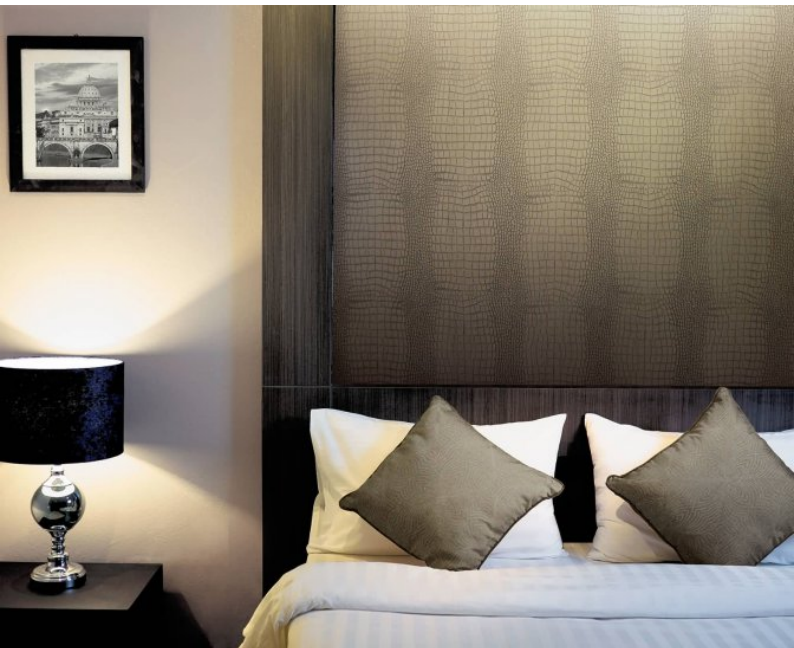

## Product Details

<b>Design:</b>	Zambezi
<b>SKU:</b>	10744
<b>Colour Description:</b>	Silver
<b>Width:</b>	130 cm
<b>Length:</b>	30 m
<b>Sold By:</b>	Per linear metre
<b>Construction Type:</b>	Fabric backed Vinyl
<b>Backer:</b>	Non woven polyester
<b>Weight:</b>	455 gsm
<b>Fire rating:</b>	Euro Class B