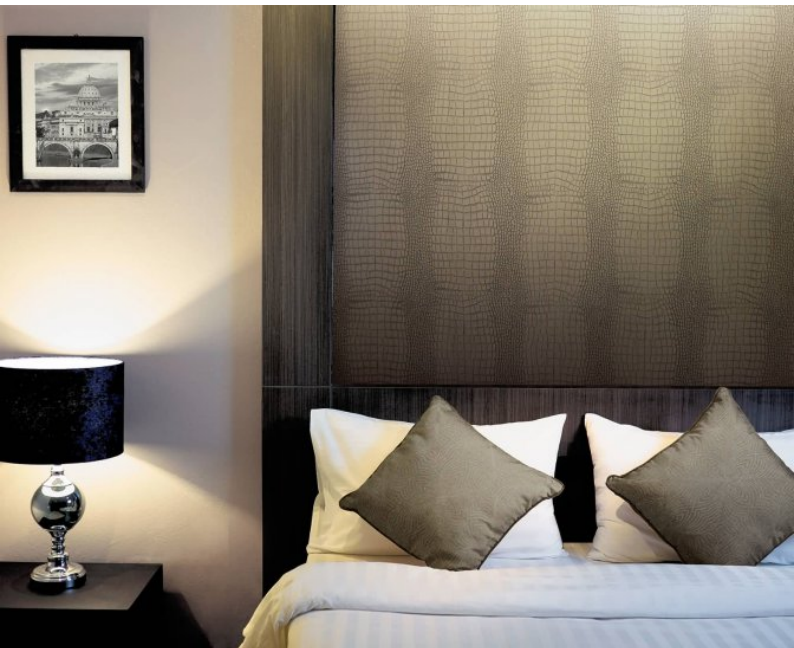

## Product Details

<b>Design:</b>	Zambezi
<b>SKU:</b>	10743
<b>Colour Description:</b>	Brown
<b>Width:</b>	130 cm
<b>Length:</b>	30 m
<b>Sold By:</b>	Per linear metre
<b>Construction Type:</b>	Fabric backed Vinyl
<b>Backer:</b>	Non woven polyester
<b>Weight:</b>	455 gsm
<b>Fire rating:</b>	Euro Class B