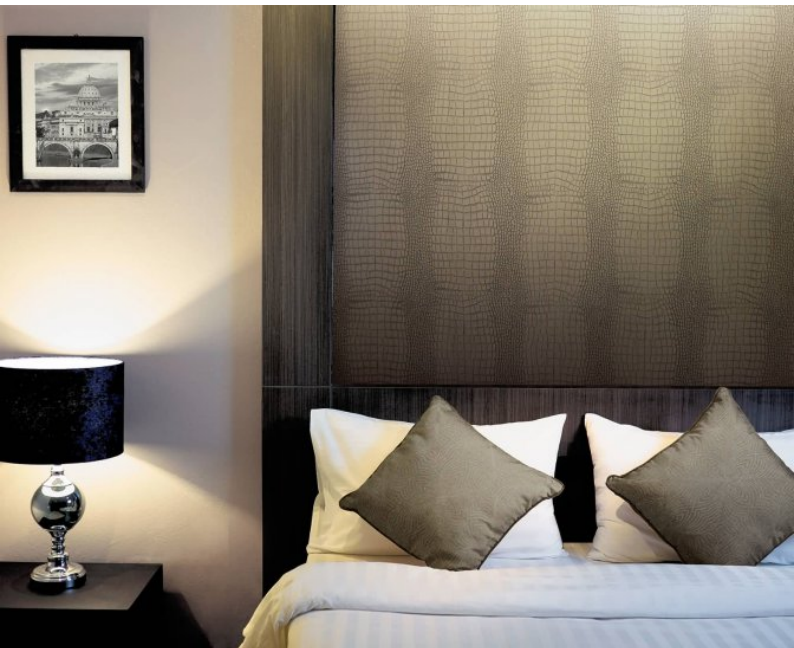

An unforgettable design, embossed with a striking crocodile-like effect. For further information please contact customer services on 03705 117 118.

Product Details

Design:	Zambezi
SKU:	10742
Colour Description:	Silver
Width:	130 cm
Length:	30 m
Sold By:	Per linear metre
Construction Type:	Fabric backed Vinyl
Backer:	Non woven polyester
Weight:	455 gsm
Fire rating:	Euro Class B