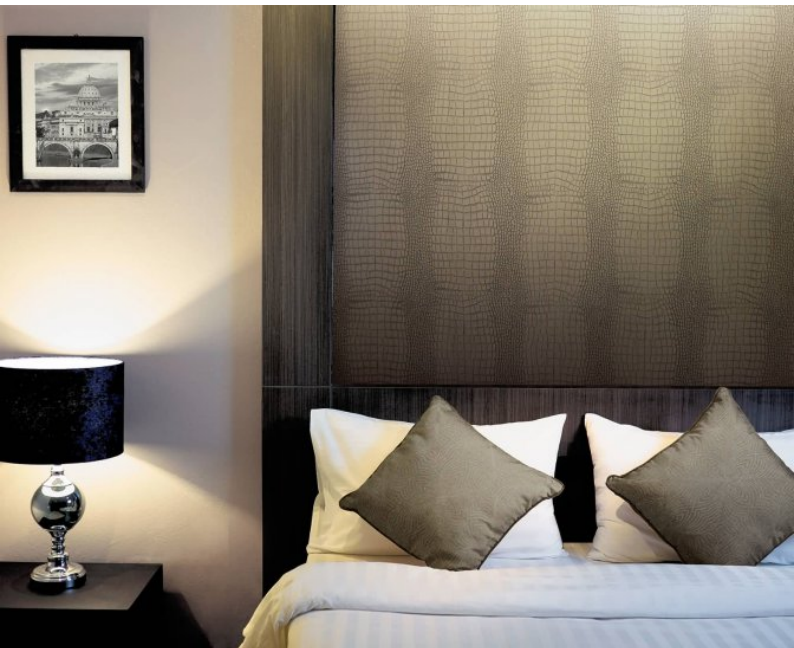

An unforgettable design, embossed with a striking crocodile-like effect. For further information please contact customer services on 03705 117 118.

Product Details

Design:	Zambezi
SKU:	10740
Colour Description:	Silver
Width:	130 cm
Length:	30 m
Sold By:	Per linear metre
Construction Type:	Fabric backed Vinyl
Backer:	Non woven polyester
Weight:	455 gsm
Fire rating:	Euro Class B