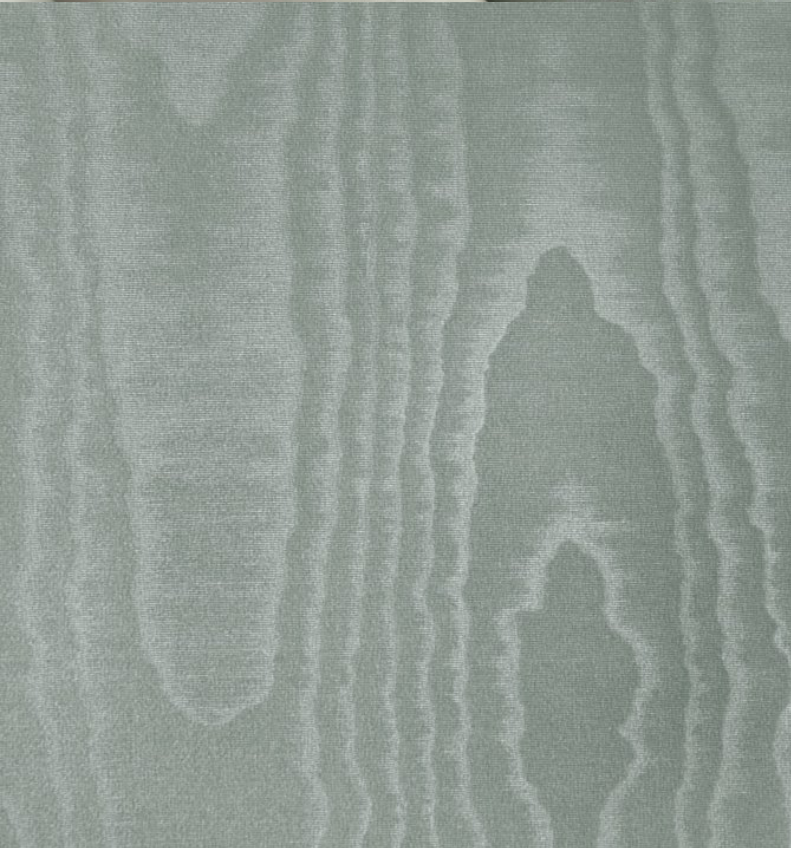

Colourful, water-effect wallcoverings. For further information please contact customer services on 03705 117 118.

### Product Details

<b>Design:</b>	Moire
<b>SKU:</b>	02G81
<b>Colour Description:</b>	Green
<b>Width:</b>	130 cm
<b>Length:</b>	30 m
<b>Sold By:</b>	Per linear metre
<b>Construction Type:</b>	Fabric backed Vinyl
<b>Backer:</b>	Non woven polyester
<b>Weight:</b>	455 gsm
<b>Fire rating:</b>	Euro Class B-s2,d0