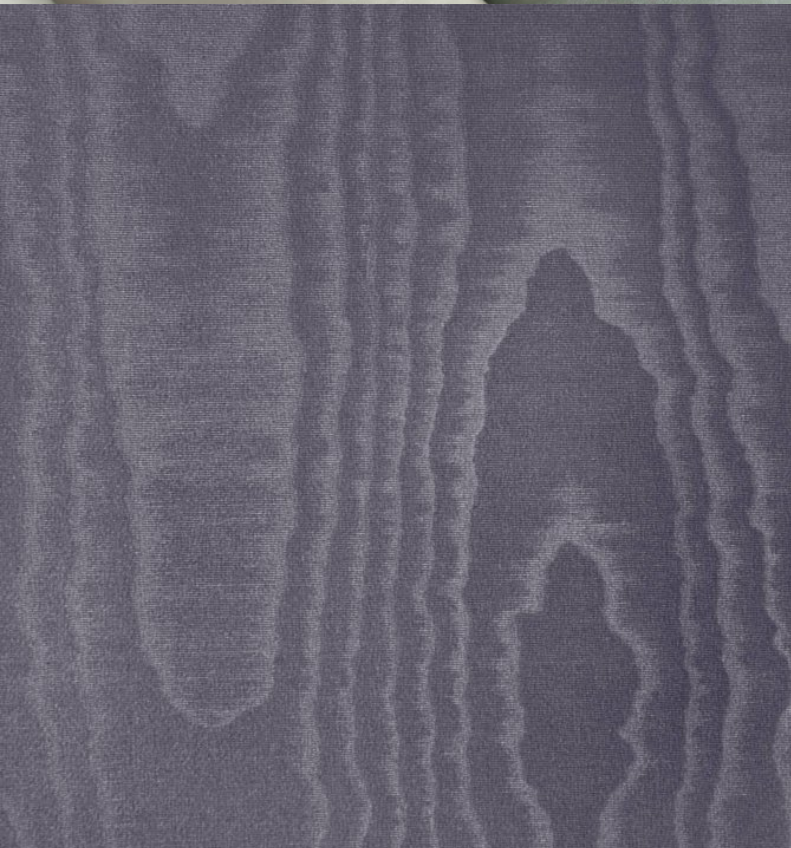

Colourful, water-effect wallcoverings. For further information please contact customer services on 03705 117 118.

Product Details

Design:	Moire
SKU:	02G82
Colour Description:	Purple
Width:	130 cm
Length:	30 m
Sold By:	Per linear metre
Construction Type:	Fabric backed Vinyl
Backer:	Non woven polyester
Weight:	455 gsm
Fire rating:	Euro Class B

CLEANABILITY

Extra Scrubbable

IMO RATED

BV0062

LIGHTFASTNESS

Excellent.
(7 out of 8 to BSEN20105)

VOC RATED

A+

CE COMPLIANT

CE

CONTAINS BIOCIDES

Hanging Information

Pattern Repeat:	0cm
Pattern Offset:	0cm
Pattern Overlap:	5cm
Recommended Adhesive:	Murabond Heavy. On dry lining use Murabond Easy Strip. On sealed surfaces use Murabond Sealed Surface Adhesive. For other surfaces contact Customer Services on 03705 117 118.

AVAILABLE COLOURWAYS IN THIS DESIGN

To view the full range of colourways available in this design, please search 'Moire' using the search function tool on the Muraspec website.

OVERLAP & TRIM

BY REVERSE HANGING