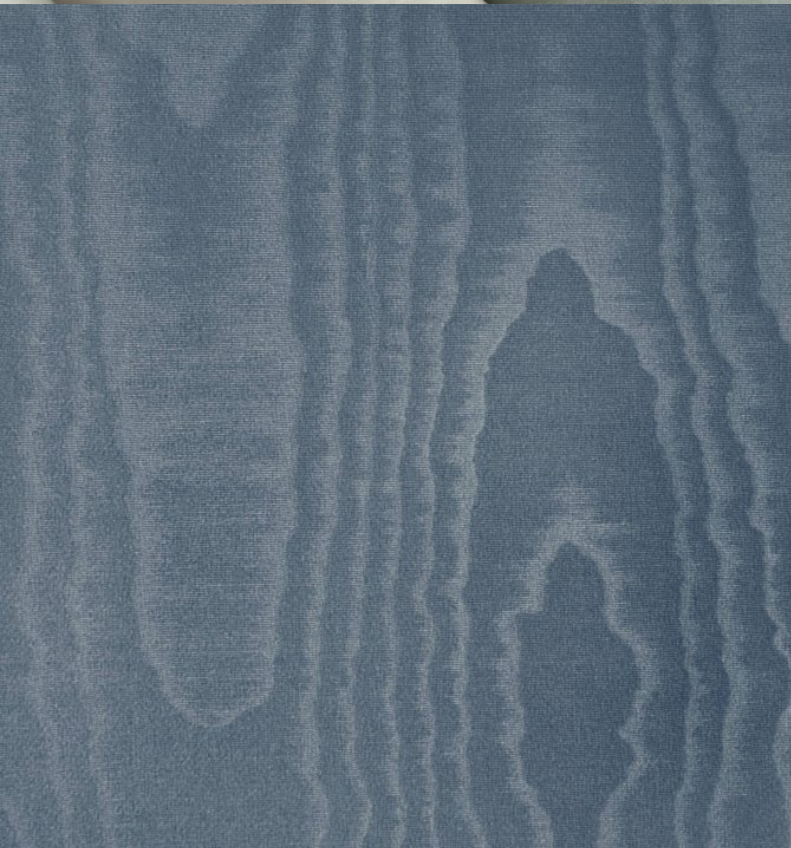

Colourful, water-effect wallcoverings. For further information please contact customer services on 03705 117 118.

### Product Details

<b>Design:</b>	Moire
<b>SKU:</b>	02G83
<b>Colour Description:</b>	Blue
<b>Width:</b>	130 cm
<b>Length:</b>	30 m
<b>Sold By:</b>	Per linear metre
<b>Construction Type:</b>	Fabric backed Vinyl
<b>Backer:</b>	Non woven polyester
<b>Weight:</b>	455 gsm
<b>Fire rating:</b>	Euro Class B-s2,d0