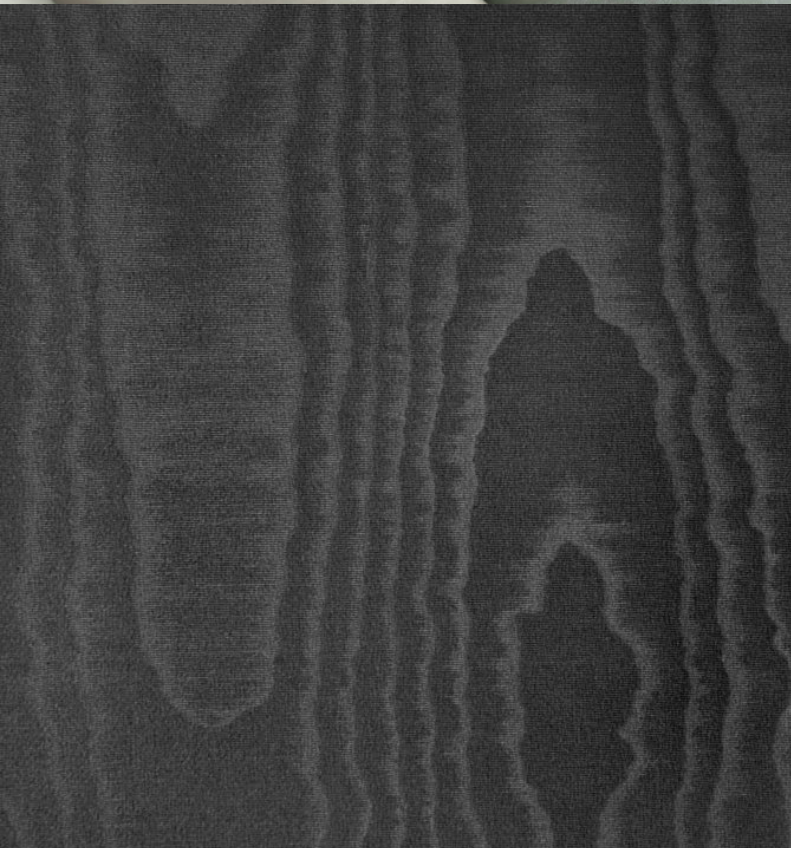

Colourful, water-effect wallcoverings. For further information please contact customer services on 03705 117 118.

Product Details

Design:	Moire
SKU:	02G98
Colour Description:	Black
Width:	130 cm
Length:	30 m
Sold By:	Per linear metre
Construction Type:	Fabric backed Vinyl
Backer:	Non woven polyester
Weight:	455 gsm
Fire rating:	Euro Class B

CLEANABILITY

Extra Scrubbable

IMO RATED

BV0062

LIGHTFASTNESS

Excellent.
(7 out of 8 to BSEN20105)

VOC RATED

A+

CE COMPLIANT

CE

CONTAINS BIOCIDES

Hanging Information

Pattern Repeat:	0cm
Pattern Offset:	0cm
Pattern Overlap:	5cm
Recommended Adhesive:	Murabond Heavy. On dry lining use Murabond Easy Strip. On sealed surfaces use Murabond Sealed Surface Adhesive. For other surfaces contact Customer Services on 03705 117 118.

AVAILABLE COLOURWAYS IN THIS DESIGN

To view the full range of colourways available in this design, please search 'Moire' using the search function tool on the Muraspec website.

OVERLAP & TRIM

BY REVERSE HANGING