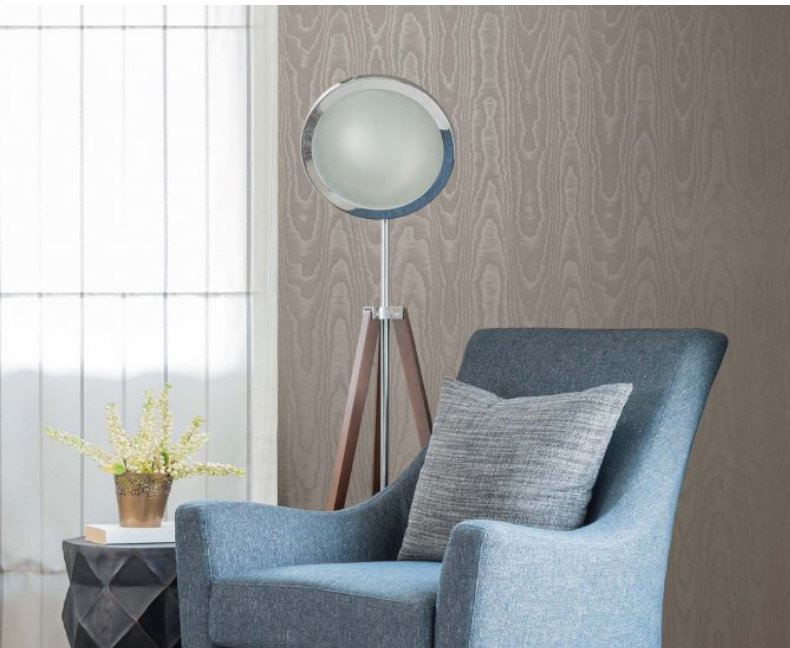

Colourful, water-effect wallcoverings. For further information please contact customer services on 03705 117 118.

Product Details

Design:	Moire
SKU:	02G92
Colour Description:	Brown
Width:	130 cm
Length:	30 m
Sold By:	Per linear metre
Construction Type:	Fabric backed Vinyl
Backer:	Non woven polyester
Weight:	455 gsm
Fire rating:	Euro Class B