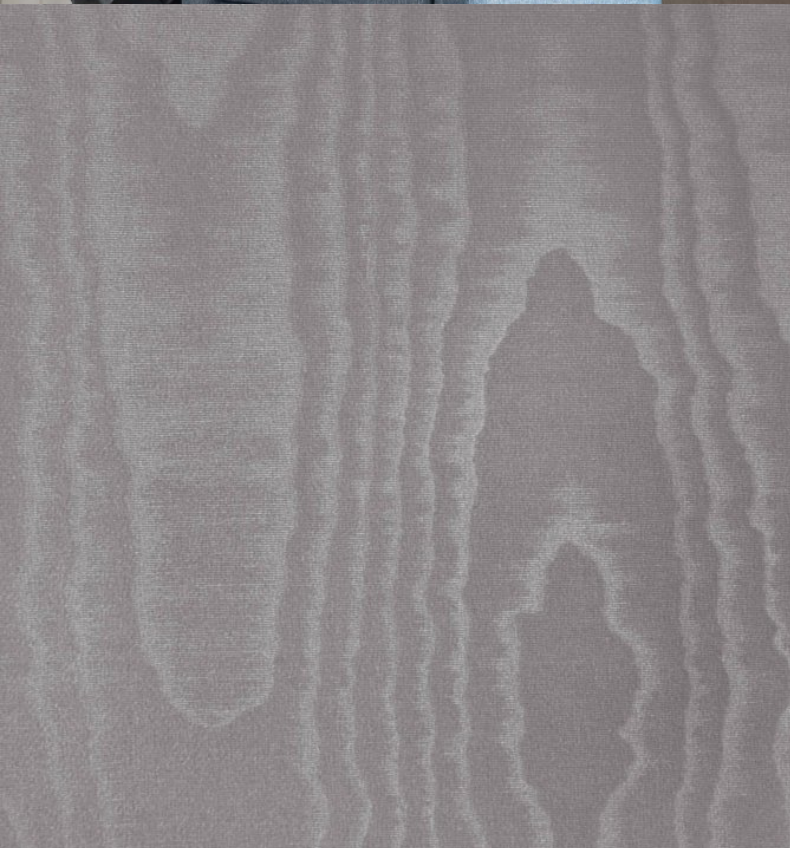

Colourful, water-effect wallcoverings. For further information please contact customer services on 03705 117 118.

Product Details

Design:	Moire
SKU:	02G92
Colour Description:	Brown
Width:	130 cm
Length:	30 m
Sold By:	Per linear metre
Construction Type:	Fabric backed Vinyl
Backer:	Non woven polyester
Weight:	455 gsm
Fire rating:	Euro Class B

CE COMPLIANT

CE

CONTAINS BIOCIDES

Hanging Information

Pattern Repeat:	0cm
Pattern Offset:	0cm
Pattern Overlap:	5cm
Recommended Adhesive:	Murabond Heavy. On dry lining use Murabond Easy Strip. On sealed surfaces use Murabond Sealed Surface Adhesive. For other surfaces contact Customer Services on 03705 117 118.

AVAILABLE COLOURWAYS IN THIS DESIGN

To view the full range of colourways available in this design, please search 'Moire' using the search function tool on the Muraspec website.

OVERLAP & TRIM

BY REVERSE HANGING