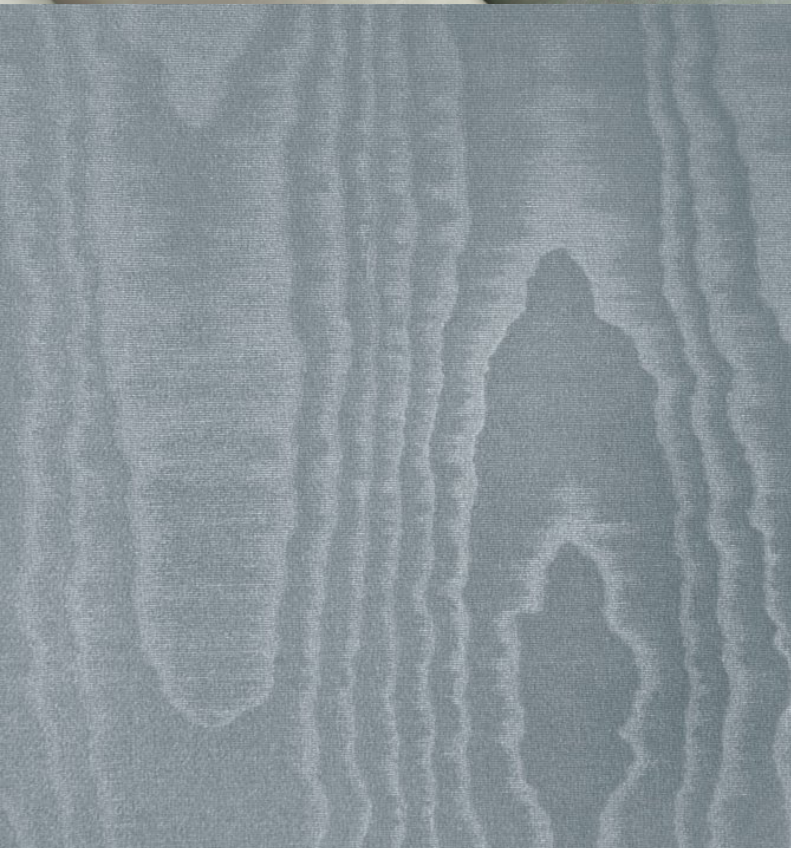

Colourful, water-effect wallcoverings. For further information please contact customer services on 03705 117 118.

### Product Details

<b>Design:</b>	Moire
<b>SKU:</b>	02G87
<b>Colour Description:</b>	Grey
<b>Width:</b>	130 cm
<b>Length:</b>	30 m
<b>Sold By:</b>	Per linear metre
<b>Construction Type:</b>	Fabric backed Vinyl
<b>Backer:</b>	Non woven polyester
<b>Weight:</b>	455 gsm
<b>Fire rating:</b>	Euro Class B