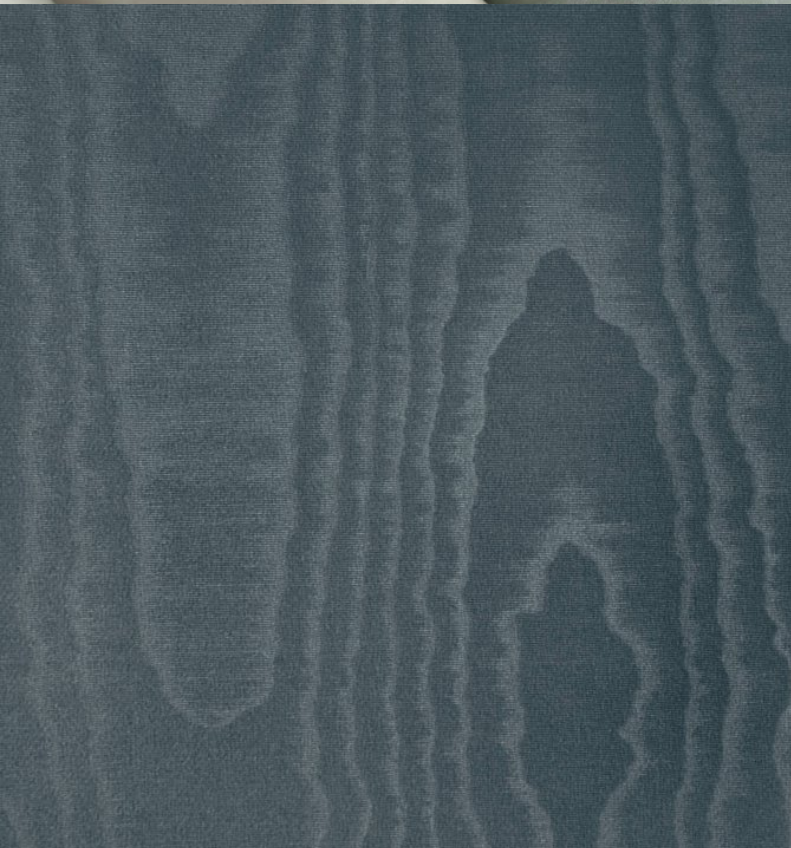

Colourful, water-effect wallcoverings. For further information please contact customer services on 03705 117 118.

Product Details

Design:	Moire
SKU:	02G85
Colour Description:	Grey
Width:	130 cm
Length:	30 m
Sold By:	Per linear metre
Construction Type:	Fabric backed Vinyl
Backer:	Non woven polyester
Weight:	455 gsm
Fire rating:	Euro Class B

CE COMPLIANT

CE

CONTAINS BIOCIDES

Hanging Information

Pattern Repeat:	0cm
Pattern Offset:	0cm
Pattern Overlap:	5cm
Recommended Adhesive:	Murabond Heavy. On dry lining use Murabond Easy Strip. On sealed surfaces use Murabond Sealed Surface Adhesive. For other surfaces contact Customer Services on 03705 117 118.