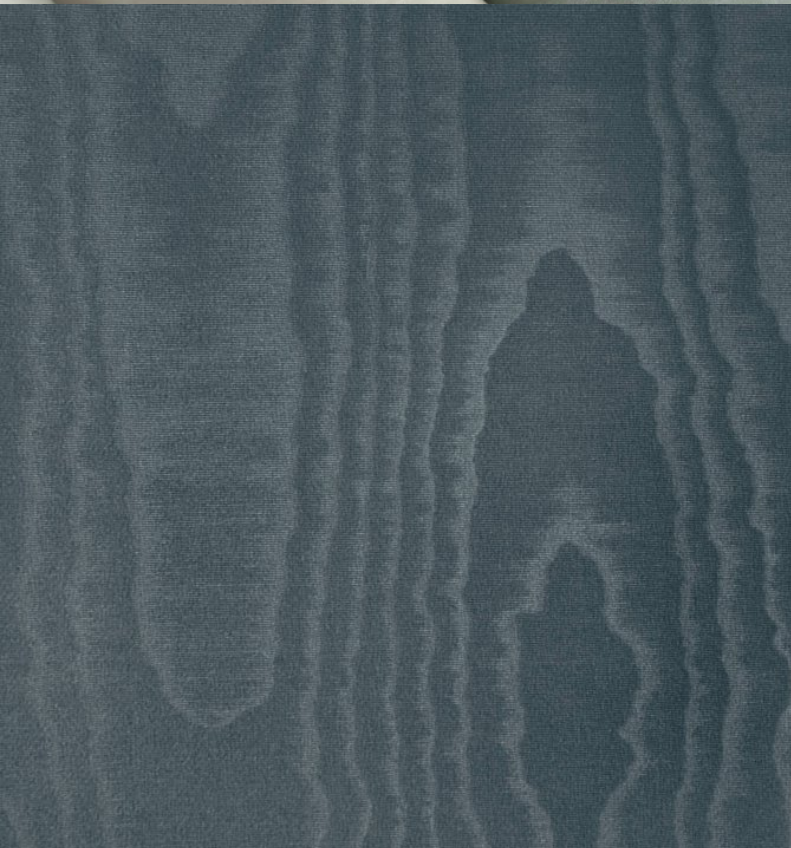

Colourful, water-effect wallcoverings. For further information please contact customer services on 03705 117 118.

Product Details

Design:	Moire
SKU:	02G85
Colour Description:	Grey
Width:	130 cm
Length:	30 m
Sold By:	Per linear metre
Construction Type:	Fabric backed Vinyl
Backer:	Non woven polyester
Weight:	455 gsm
Fire rating:	Euro Class B-s2,d0

CE COMPLIANT

CONTAINS BIOCIDES

ANTI-BACTERIAL

Hanging Information

Pattern Repeat:	0cm
Pattern Offset:	0cm
Pattern Overlap:	5cm
Recommended Adhesive:	Murabond Heavy. On dry lining use Murabond Easy Strip. On sealed surfaces use Murabond Sealed Surface Adhesive. For other surfaces contact Customer Services on 03705 117 118.