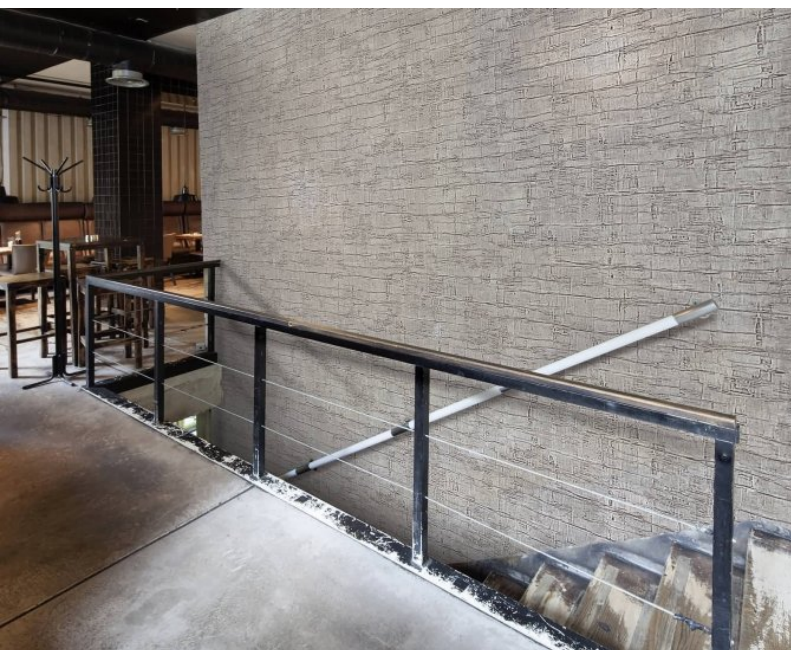

Product Details

Design:	Plaster
SKU:	03G21
Colour Description:	Grey
Width:	130 cm
Length:	30 m
Sold By:	Per linear metre
Construction Type:	Fabric backed Vinyl
Backer:	Non woven polyester
Weight:	455 gsm
Fire rating:	Euro Class B