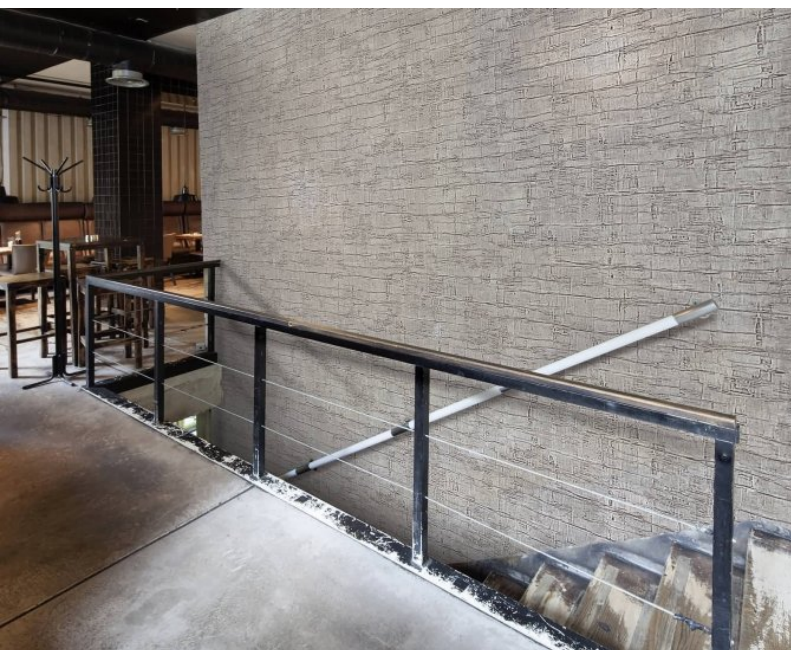

### Product Details

<b>Design:</b>	Plaster
<b>SKU:</b>	03G15
<b>Colour Description:</b>	Black
<b>Width:</b>	130 cm
<b>Length:</b>	30 m
<b>Sold By:</b>	Per linear metre
<b>Construction Type:</b>	Fabric backed Vinyl
<b>Backer:</b>	Non woven polyester
<b>Weight:</b>	455 gsm
<b>Fire rating:</b>	Euro Class B