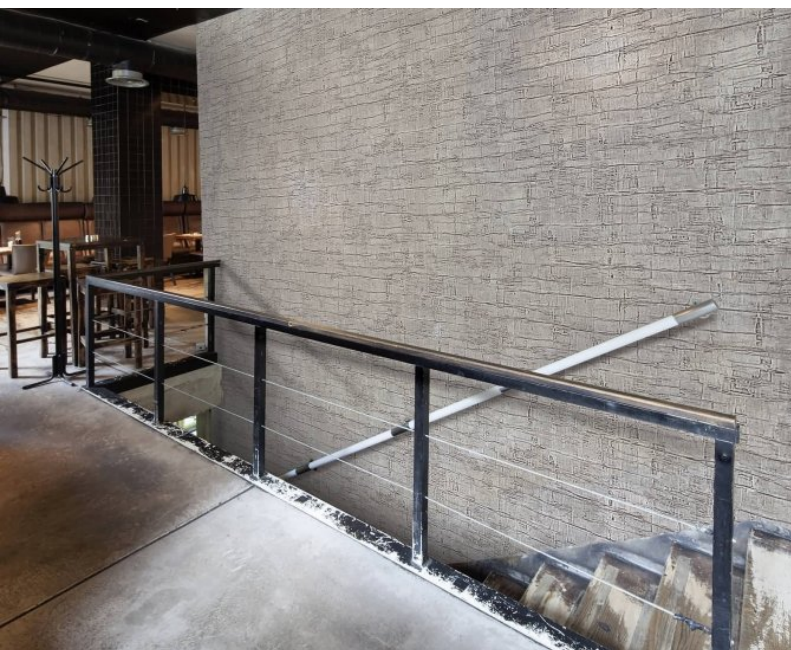

Product Details

Design:	Plaster
SKU:	03G14
Colour Description:	Brown
Width:	130 cm
Length:	30 m
Sold By:	Per linear metre
Construction Type:	Fabric backed Vinyl
Backer:	Non woven polyester
Weight:	455 gsm
Fire rating:	Euro Class B