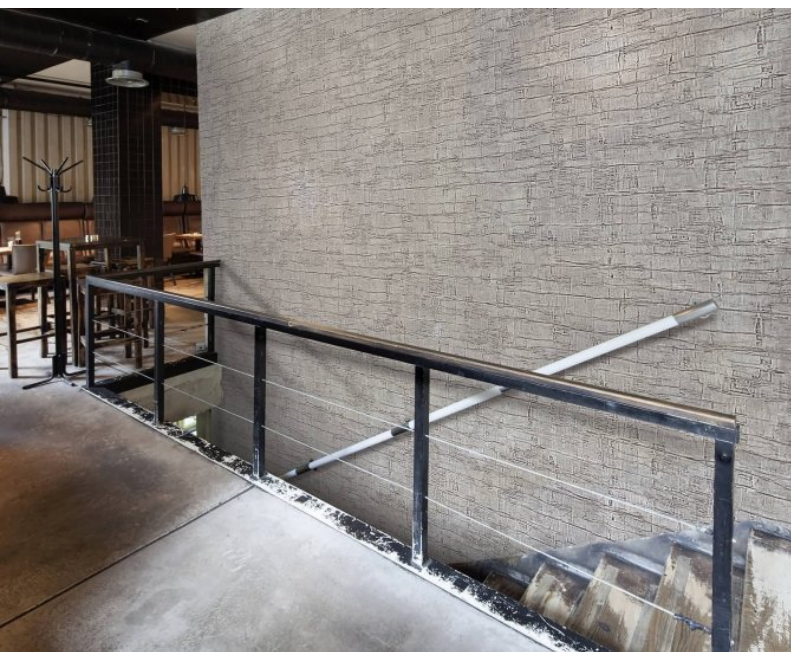

Product Details

Design:	Plaster
SKU:	03G18
Colour Description:	Grey
Width:	130 cm
Length:	30 m
Sold By:	Per linear metre
Construction Type:	Fabric backed Vinyl
Backer:	Non woven polyester
Weight:	455 gsm
Fire rating:	Euro Class B