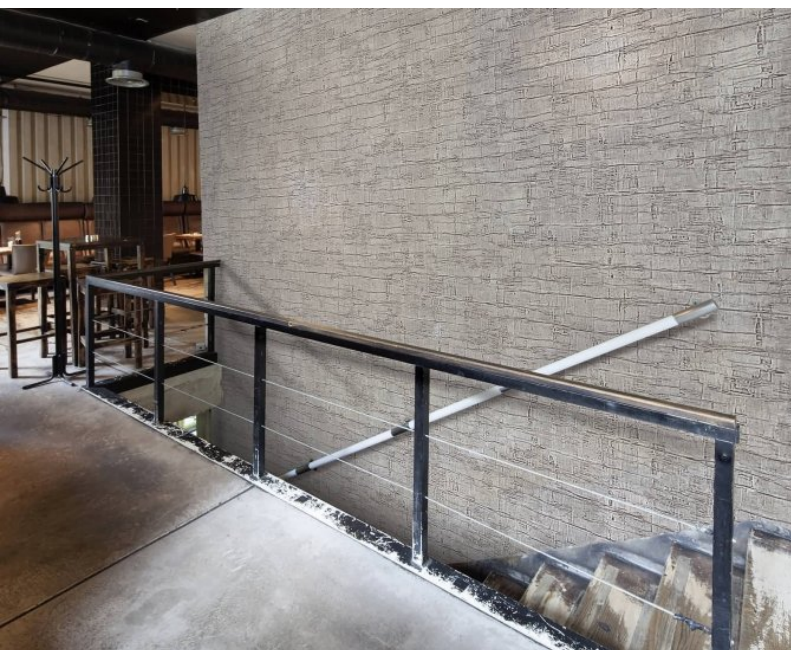

### Product Details

<b>Design:</b>	Plaster
<b>SKU:</b>	03G16
<b>Colour Description:</b>	Cream
<b>Width:</b>	130 cm
<b>Length:</b>	30 m
<b>Sold By:</b>	Per linear metre
<b>Construction Type:</b>	Fabric backed Vinyl
<b>Backer:</b>	Non woven polyester
<b>Weight:</b>	455 gsm
<b>Fire rating:</b>	Euro Class B