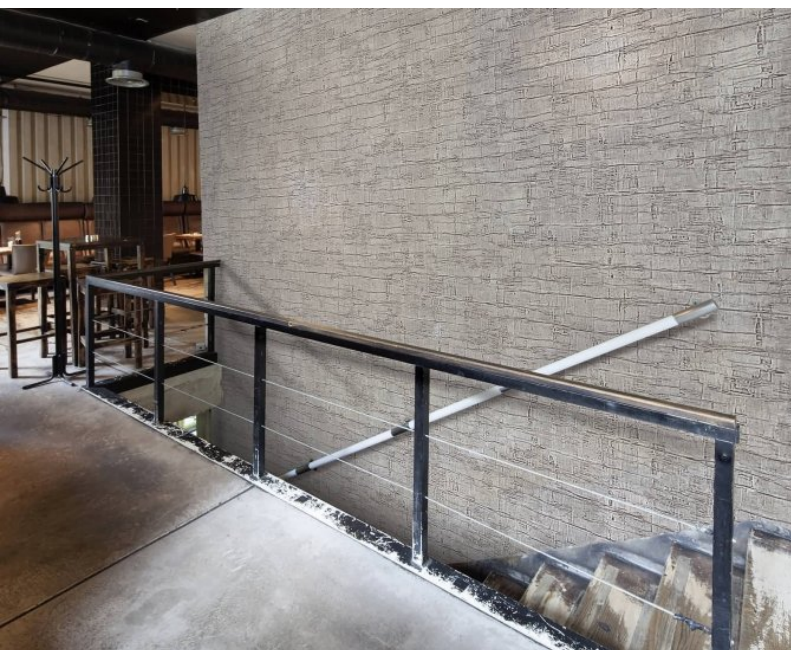

Product Details

Design:	Plaster
SKU:	03G12
Colour Description:	Grey
Width:	130 cm
Length:	30 m
Sold By:	Per linear metre
Construction Type:	Fabric backed Vinyl
Backer:	Non woven polyester
Weight:	455 gsm
Fire rating:	Euro Class B