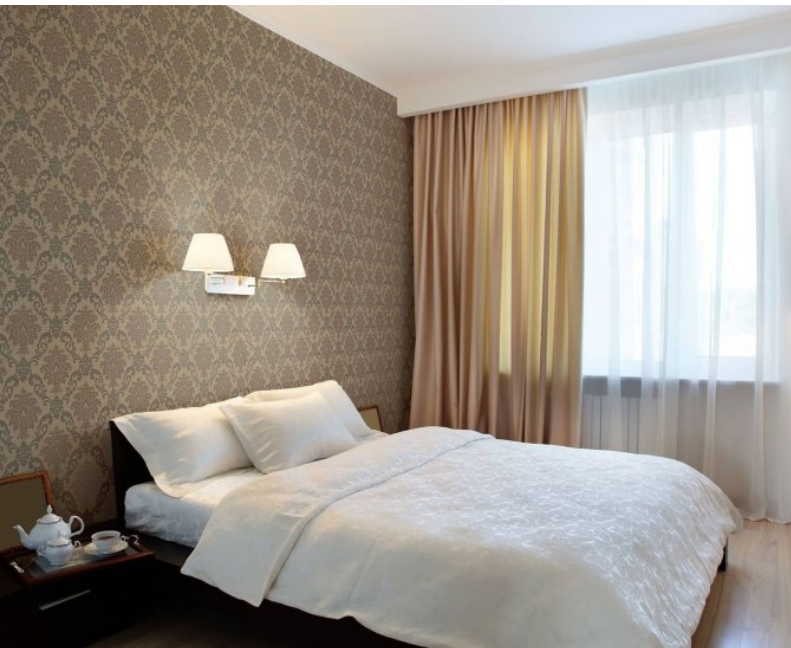

### Product Details

<b>Design:</b>	Palma Damask
<b>SKU:</b>	01F89
<b>Colour Description:</b>	Grey
<b>Width:</b>	130 cm
<b>Length:</b>	30 m
<b>Sold By:</b>	Per linear metre
<b>Construction Type:</b>	Fabric backed Vinyl
<b>Backer:</b>	Non woven polyester
<b>Weight:</b>	410 gsm
<b>Fire rating:</b>	Euro Class B