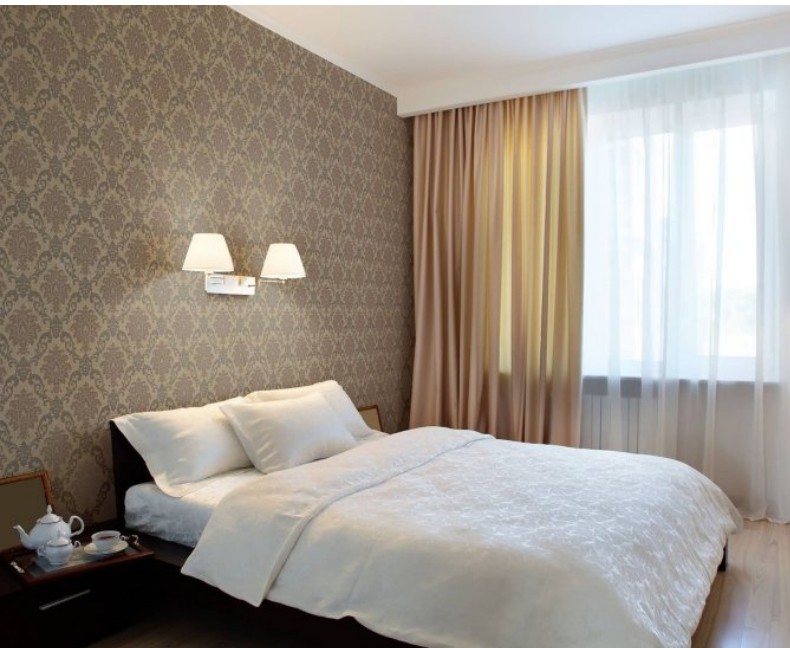

For further information please contact customer services on 03705 117 118.

Product Details

Design:	Palma Damask
SKU:	01F87
Colour Description:	Grey
Width:	130 cm
Length:	30 m
Sold By:	Per linear metre
Construction Type:	Fabric backed Vinyl
Backer:	Non woven polyester
Weight:	410 gsm
Fire rating:	Euro Class B