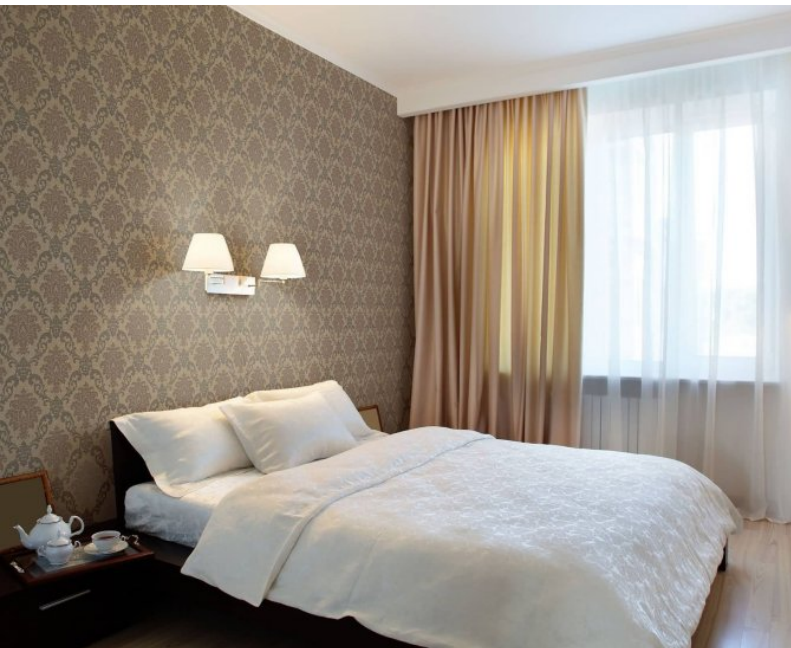

### Product Details

<b>Design:</b>	Palma Damask
<b>SKU:</b>	01F85
<b>Colour Description:</b>	White
<b>Width:</b>	130 cm
<b>Length:</b>	30 m
<b>Sold By:</b>	Per linear metre
<b>Construction Type:</b>	Fabric backed Vinyl
<b>Backer:</b>	Non woven polyester
<b>Weight:</b>	410 gsm
<b>Fire rating:</b>	Euro Class B