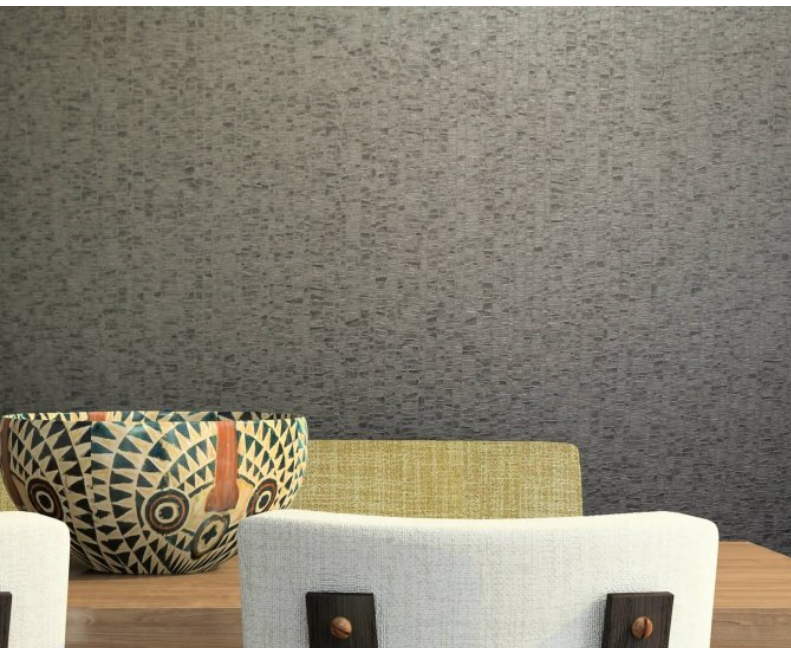

## Product Details

|                            |                     |
|----------------------------|---------------------|
| <b>Design:</b>             | Peru                |
| <b>SKU:</b>                | 01F16               |
| <b>Colour Description:</b> | Gold                |
| <b>Width:</b>              | 130 cm              |
| <b>Length:</b>             | 30 m                |
| <b>Sold By:</b>            | Per linear metre    |
| <b>Construction Type:</b>  | Fabric backed Vinyl |
| <b>Backer:</b>             | Non woven polyester |
| <b>Weight:</b>             | 455 gsm             |
| <b>Fire rating:</b>        | Euro Class B        |