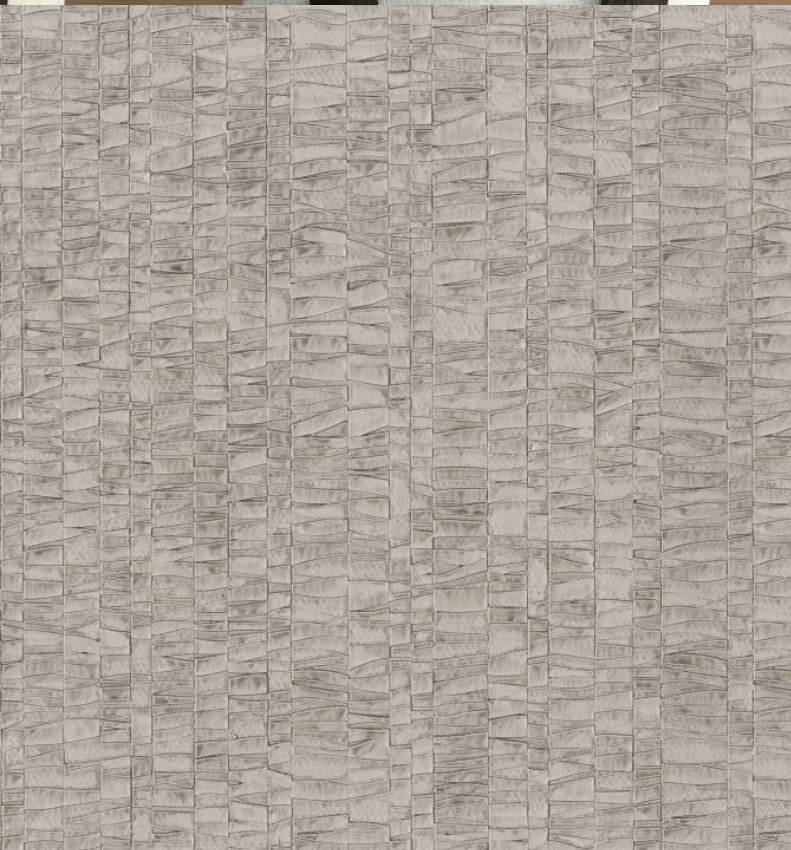

A striking stone effect, Peru is a nature-inspired juxtaposition to smooth surfaces of a modern design. For further information please contact customer services on 03705 117 118.

Product Details

Design:	Peru
SKU:	01F15
Colour Description:	Taupe
Width:	130 cm
Length:	30 m
Sold By:	Per linear metre
Construction Type:	Fabric backed Vinyl
Backer:	Non woven polyester
Weight:	455 gsm
Fire rating:	Euro Class B

AVAILABLE COLOURWAYS IN THIS DESIGN

To view the full range of colourways available in this design, please search 'Peru' using the search function tool on the Muraspec website.

OVERLAP & TRIM

BY REVERSE HANGING