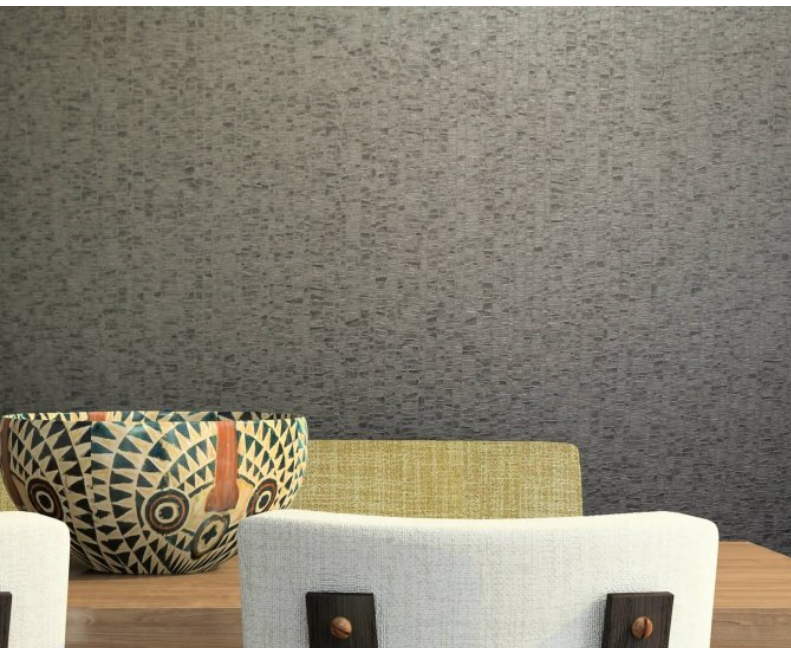

A striking stone effect, Peru is a nature-inspired juxtaposition to smooth surfaces of a modern design. For further information please contact customer services on 03705 117 118.

Product Details

Design:	Peru
SKU:	01F15
Colour Description:	Taupe
Width:	130 cm
Length:	30 m
Sold By:	Per linear metre
Construction Type:	Fabric backed Vinyl
Backer:	Non woven polyester
Weight:	455 gsm
Fire rating:	Euro Class B