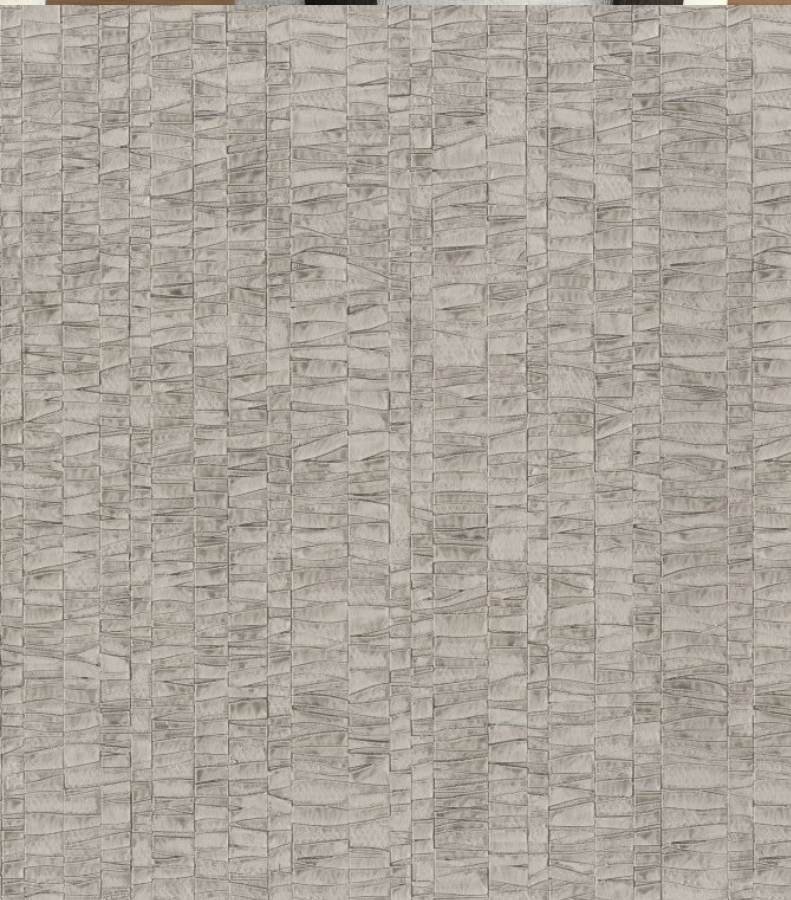

A striking stone effect, Peru is a nature-inspired juxtaposition to smooth surfaces of a modern design. For further information please contact customer services on 03705 117 118.

Product Details

Design:	Peru
SKU:	01F15
Colour Description:	Taupe
Width:	130 cm
Length:	30 m
Sold By:	Per linear metre
Construction Type:	Fabric backed Vinyl
Backer:	Non woven polyester
Weight:	455gsm Type II (20oz)
Fire rating:	Euro Class B-s2,d0 Other Fire Certifications available include Russian GOST, Australian AS 5637.1, Chinese 8624

AVAILABLE COLOURWAYS IN THIS DESIGN

To view the full range of colourways available in this design, please search 'Peru' using the search function tool on the Muraspec website.

OVERLAP & TRIM

BY REVERSE HANGING