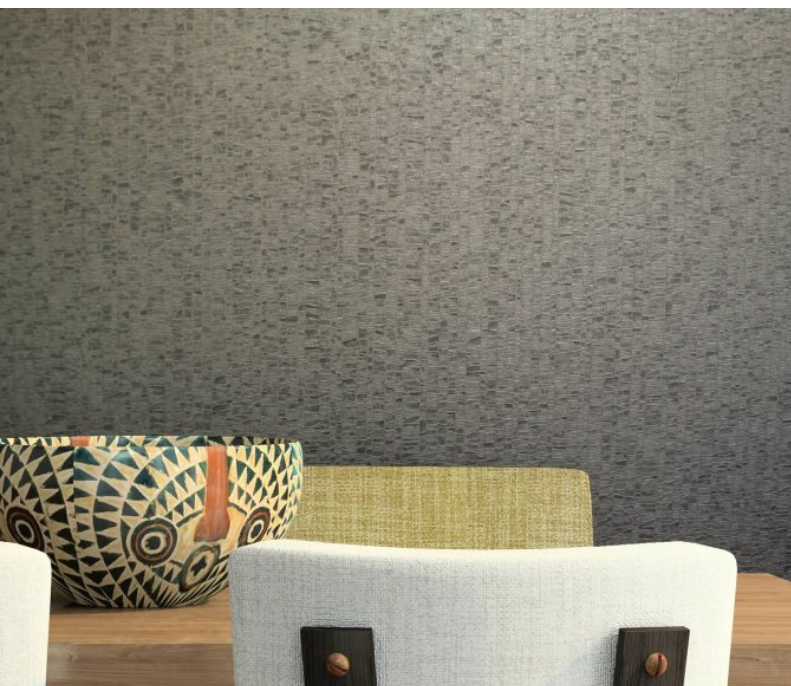

A striking stone effect, Peru is a nature-inspired juxtaposition to smooth surfaces of a modern design. For further information please contact customer services on 03705 117 118.

Product Details

Design:	Peru
SKU:	01F15
Colour Description:	Taupe
Width:	130 cm
Length:	30 m
Sold By:	Per linear metre
Construction Type:	Fabric backed Vinyl
Backer:	Non woven polyester
Weight:	455gsm Type II (20oz)
Fire rating:	Euro Class B-s2,d0 Other Fire Certifications available include Russian GOST, Australian AS 5637.1, Chinese 8624