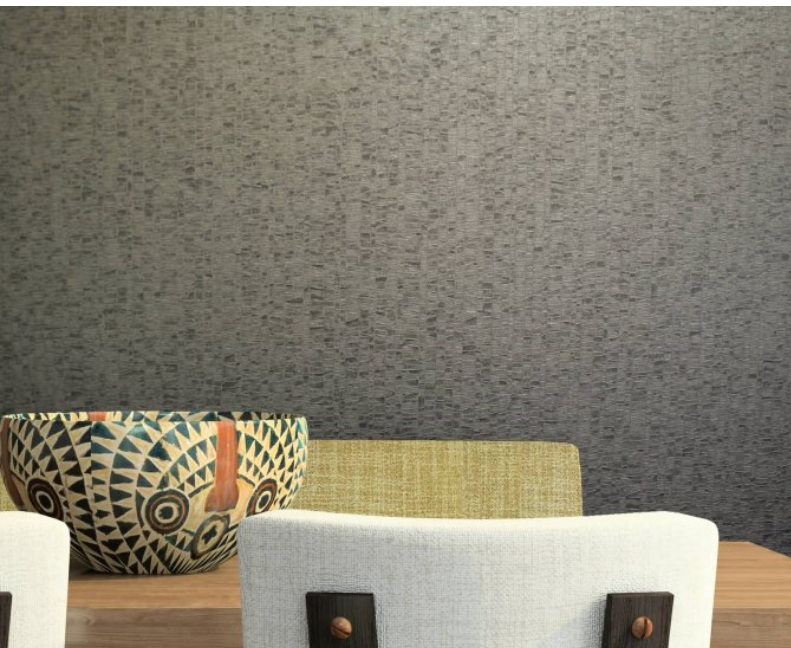

A striking stone effect, Peru is a nature-inspired juxtaposition to smooth surfaces of a modern design. For further information please contact customer services on 03705 117 118.

### Product Details

<b>Design:</b>	Peru
<b>SKU:</b>	01F04
<b>Colour Description:</b>	Taupe
<b>Width:</b>	130 cm
<b>Length:</b>	30 m
<b>Sold By:</b>	Per linear metre
<b>Construction Type:</b>	Fabric backed Vinyl
<b>Backer:</b>	Non woven polyester
<b>Weight:</b>	455 gsm
<b>Fire rating:</b>	Euro Class B