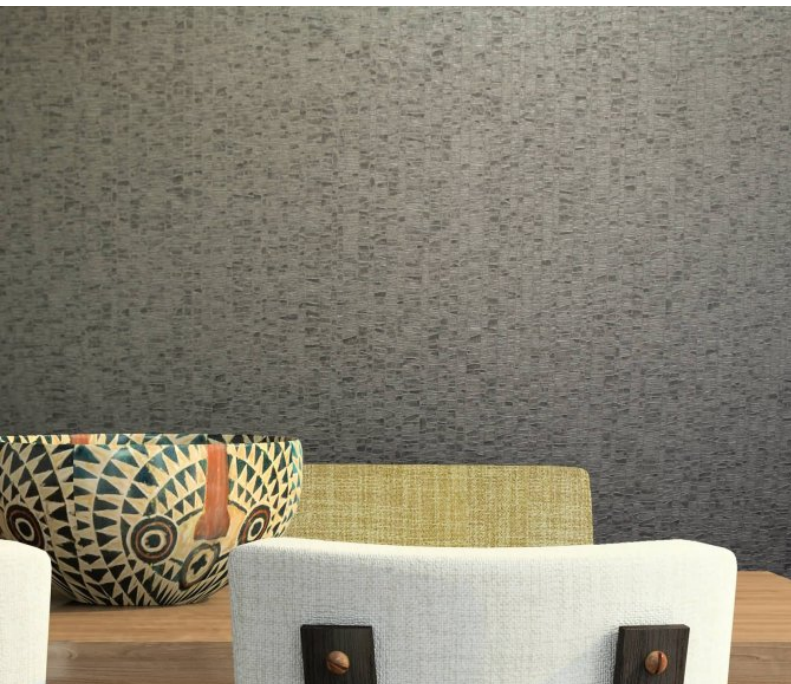

A striking stone effect, Peru is a nature-inspired juxtaposition to smooth surfaces of a modern design. For further information please contact customer services on 03705 117 118.

Product Details

Design:	Peru
SKU:	01F04
Colour Description:	Taupe
Width:	130 cm
Length:	30 m
Sold By:	Per linear metre
Construction Type:	Fabric backed Vinyl
Backer:	Non woven polyester
Weight:	455gsm Type II (20oz)
Fire rating:	Euro Class B-s2,d0 Other Fire Certifications available include Russian GOST, Australian AS 5637.1, Chinese 8624