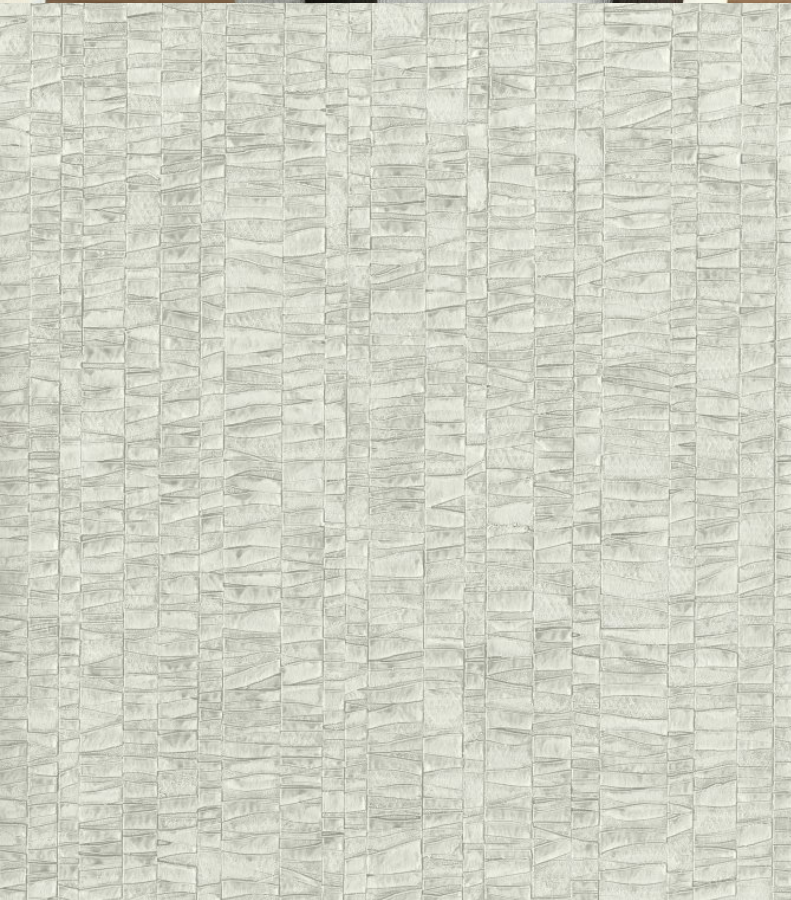

A striking stone effect, Peru is a nature-inspired juxtaposition to smooth surfaces of a modern design. For further information please contact customer services on 03705 117 118.

### Product Details

<b>Design:</b>	Peru
<b>SKU:</b>	01F02
<b>Colour Description:</b>	White
<b>Width:</b>	130 cm
<b>Length:</b>	30 m
<b>Sold By:</b>	Per linear metre
<b>Construction Type:</b>	Fabric backed Vinyl
<b>Backer:</b>	Non woven polyester
<b>Weight:</b>	455gsm Type II (20oz)
<b>Fire rating:</b>	Euro Class B-s2,d0 Other Fire Certifications available include Russian GOST, Australian AS 5637.1, Chinese 8624