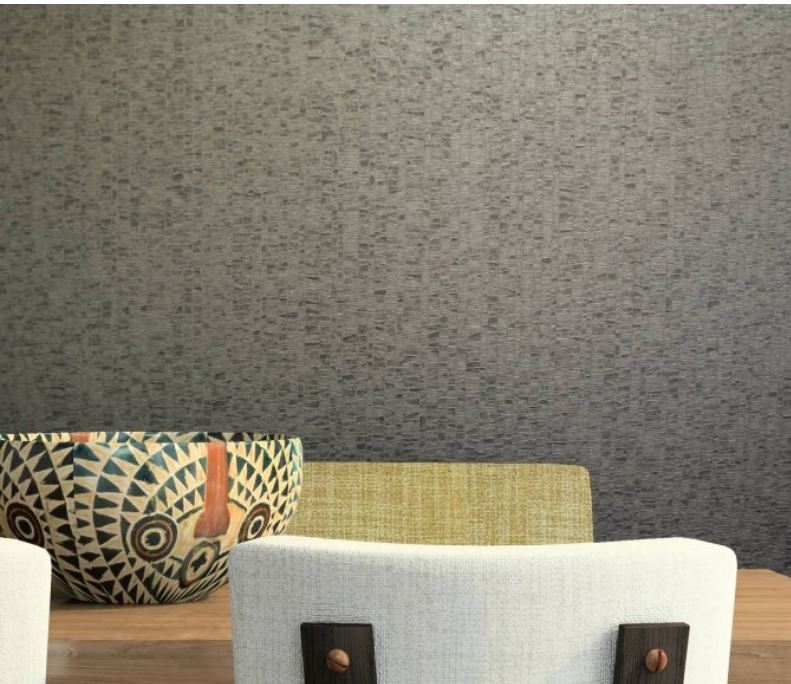

A striking stone effect, Peru is a nature-inspired juxtaposition to smooth surfaces of a modern design. For further information please contact customer services on 03705 117 118.

### Product Details

<b>Design:</b>	Peru
<b>SKU:</b>	01F02
<b>Colour Description:</b>	White
<b>Width:</b>	130 cm
<b>Length:</b>	30 m
<b>Sold By:</b>	Per linear metre
<b>Construction Type:</b>	Fabric backed Vinyl
<b>Backer:</b>	Non woven polyester
<b>Weight:</b>	455gsm Type II (20oz)
<b>Fire rating:</b>	Euro Class B-s2,d0 Other Fire Certifications available include Russian GOST, Australian AS 5637.1, Chinese 8624