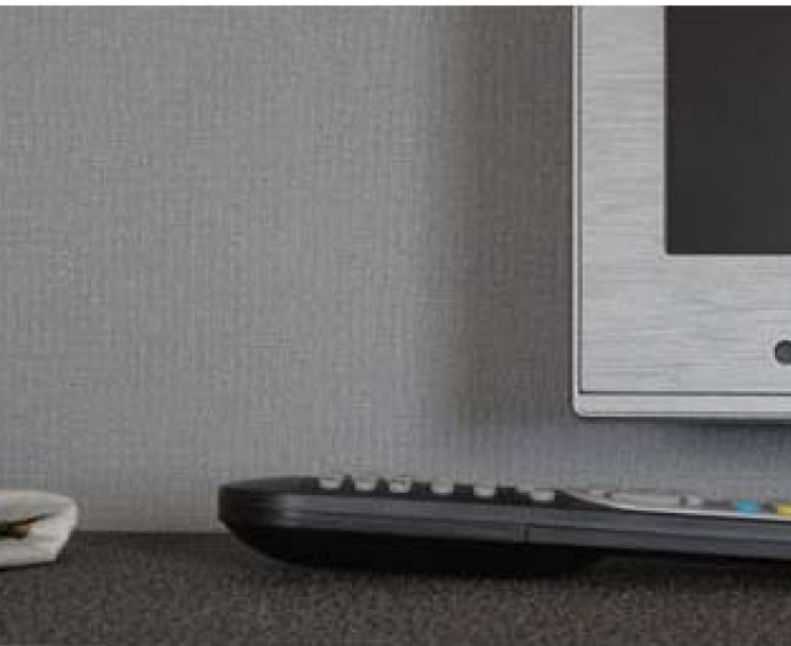

A creative design, and an ideal focal point for a contemporary design. For further information, please contact customer services on 03705 117 118.

Product Details

Design:	Tallis
SKU:	02E63
Colour Description:	Black
Width:	130 cm
Length:	30 m
Sold By:	Per linear metre
Construction Type:	Fabric backed Vinyl
Backer:	Osnaburg
Weight:	455 gsm
Fire rating:	Euro Class B-s2,d0