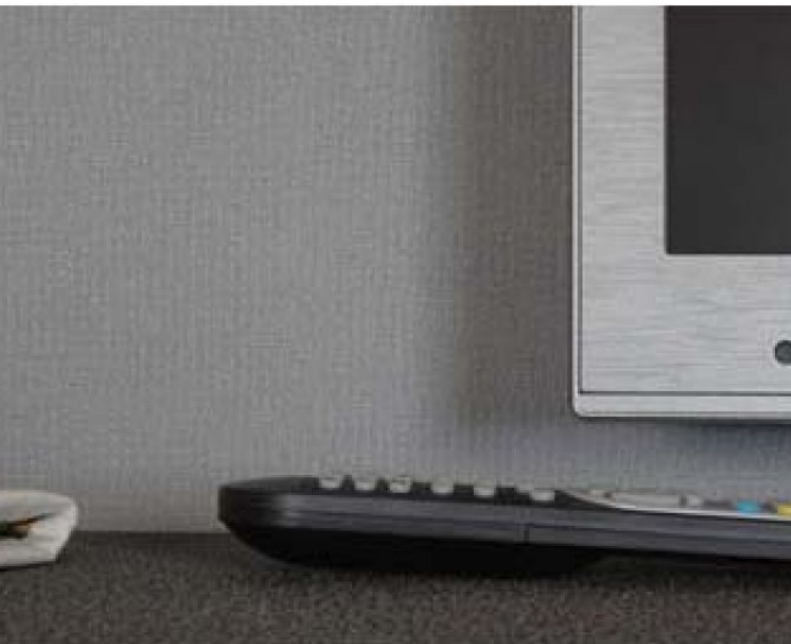

A creative design, and an ideal focal point for a contemporary design. For further information, please contact customer services on 03705 117 118.

Product Details

Design:	Tallis
SKU:	02E61
Colour Description:	Grey
Width:	130 cm
Length:	30 m
Sold By:	Per linear metre
Construction Type:	Fabric backed Vinyl
Backer:	Osnaburg
Weight:	455 gsm
Fire rating:	Euro Class B-s2,d0