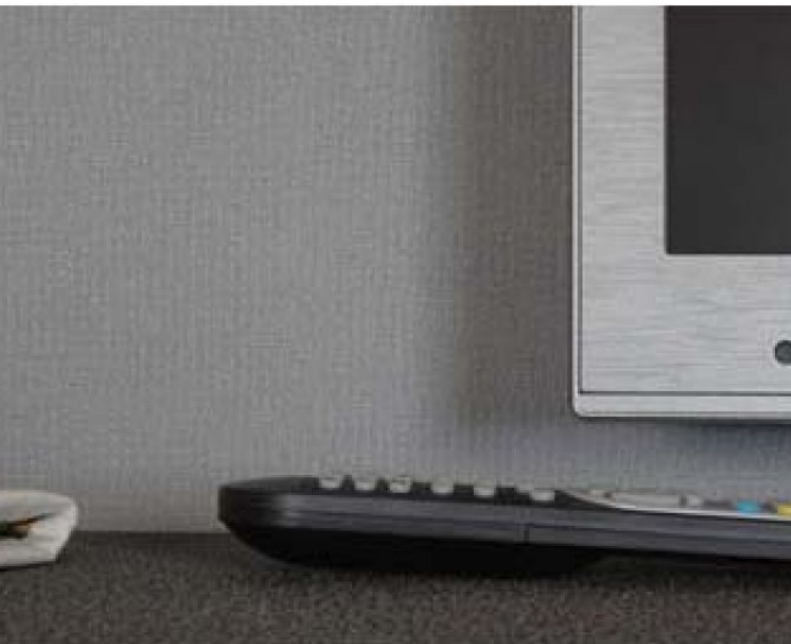

A creative design, and an ideal focal point for a contemporary design. For further information, please contact customer services on 03705 117 118.

Product Details

Design:	Tallis
SKU:	02E59
Colour Description:	Grey
Width:	130 cm
Length:	30 m
Sold By:	Per linear metre
Construction Type:	Fabric backed Vinyl
Backer:	Osnaburg
Weight:	455 gsm
Fire rating:	Euro Class B-s2,d0