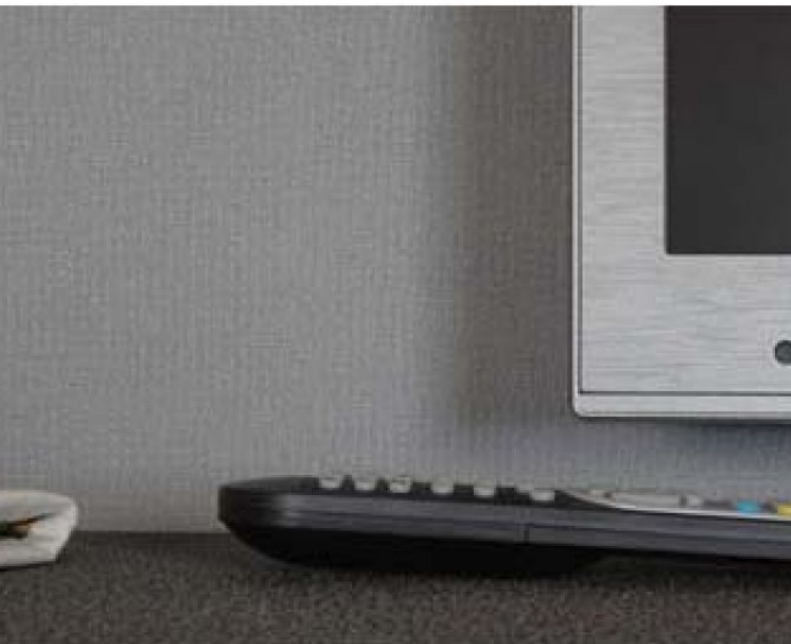

A creative design, and an ideal focal point for a contemporary design. For further information, please contact customer services on 03705 117 118.

Product Details

Design:	Tallis
SKU:	02E58
Colour Description:	Grey
Width:	130 cm
Length:	30 m
Sold By:	Per linear metre
Construction Type:	Fabric backed Vinyl
Backer:	Osnaburg
Weight:	455 gsm
Fire rating:	Euro Class B-s2,d0