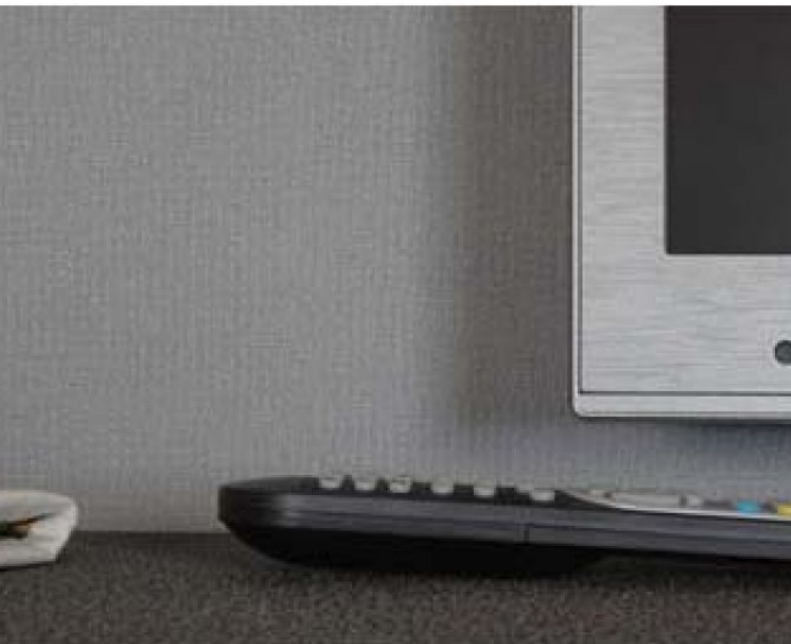

A creative design, and an ideal focal point for a contemporary design. For further information, please contact customer services on 03705 117 118.

Product Details

Design:	Tallis
SKU:	02E56
Colour Description:	Brown
Width:	130 cm
Length:	30 m
Sold By:	Per linear metre
Construction Type:	Fabric backed Vinyl
Backer:	Osnaburg
Weight:	455 gsm
Fire rating:	Euro Class B-s2,d0