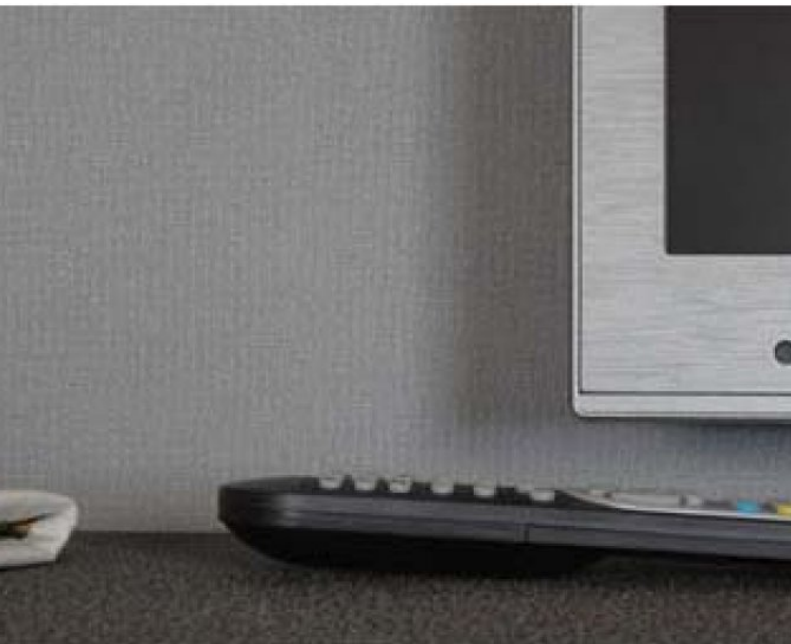

A creative design, and an ideal focal point for a contemporary design. For further information, please contact customer services on 03705 117 118.

Product Details

Design:	Tallis
SKU:	02E53
Colour Description:	Grey
Width:	130 cm
Length:	30 m
Sold By:	Per linear metre
Construction Type:	Fabric backed Vinyl
Backer:	Osnaburg
Weight:	455 gsm
Fire rating:	Euro Class B-s2,d0