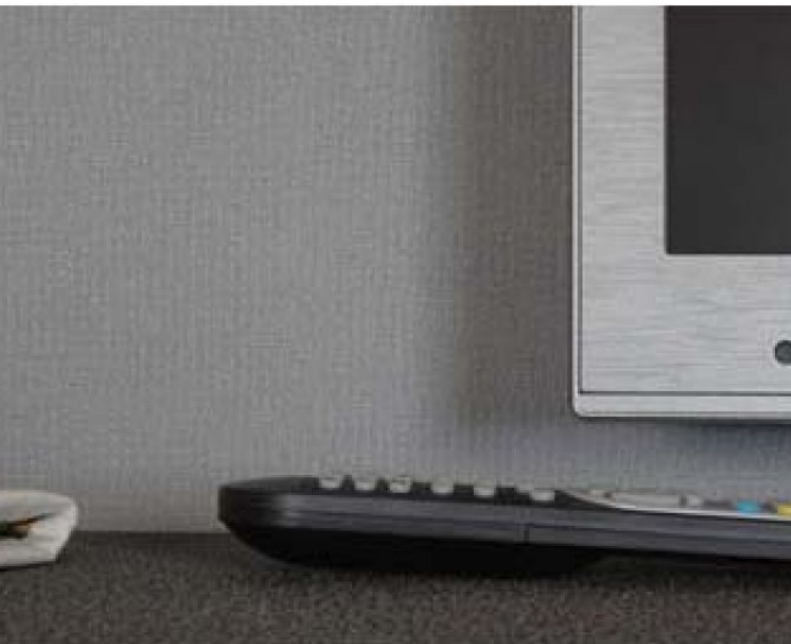

A creative design, and an ideal focal point for a contemporary design. For further information, please contact customer services on 03705 117 118.

Product Details

Design:	Tallis
SKU:	02E51
Colour Description:	Cream
Width:	130 cm
Length:	30 m
Sold By:	Per linear metre
Construction Type:	Fabric backed Vinyl
Backer:	Osnaburg
Weight:	455 gsm
Fire rating:	Euro Class B-s2,d0