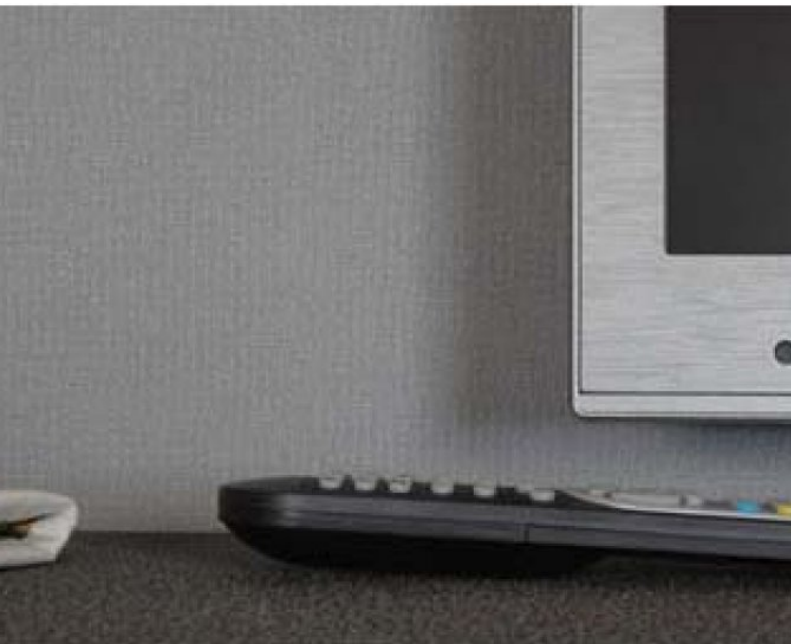

A creative design, and an ideal focal point for a contemporary design. For further information, please contact customer services on 03705 117 118.

Product Details

Design:	Tallis
SKU:	02E48
Colour Description:	Cream
Width:	130 cm
Length:	30 m
Sold By:	Per linear metre
Construction Type:	Fabric backed Vinyl
Backer:	Osnaburg
Weight:	455 gsm
Fire rating:	Euro Class B-s2,d0