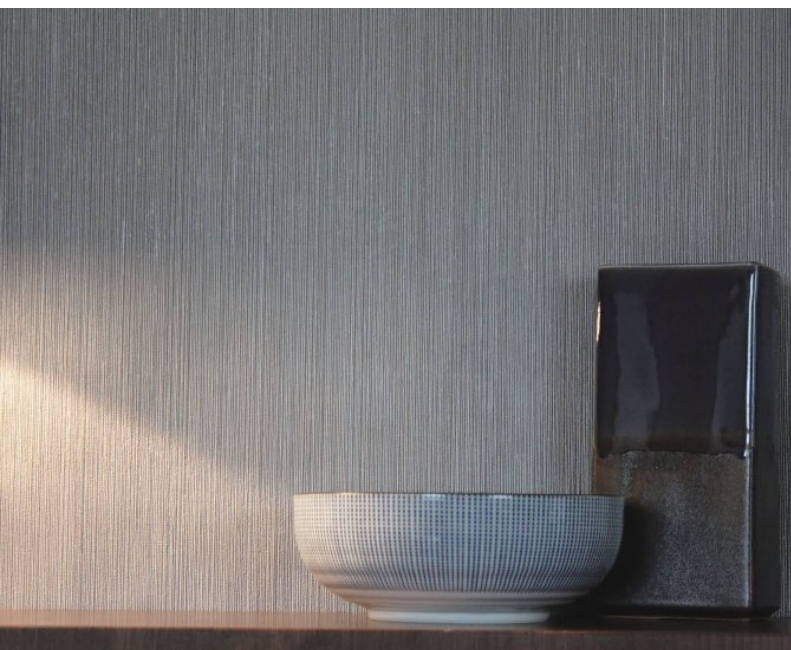

### Product Details

<b>Design:</b>	Renee
<b>SKU:</b>	02E11
<b>Colour Description:</b>	Cream
<b>Width:</b>	130 cm
<b>Length:</b>	30 m
<b>Sold By:</b>	Per linear metre
<b>Construction Type:</b>	Fabric backed Vinyl
<b>Backer:</b>	Osnaburg
<b>Weight:</b>	455 gsm
<b>Fire rating:</b>	Euro Class B-s2,d0