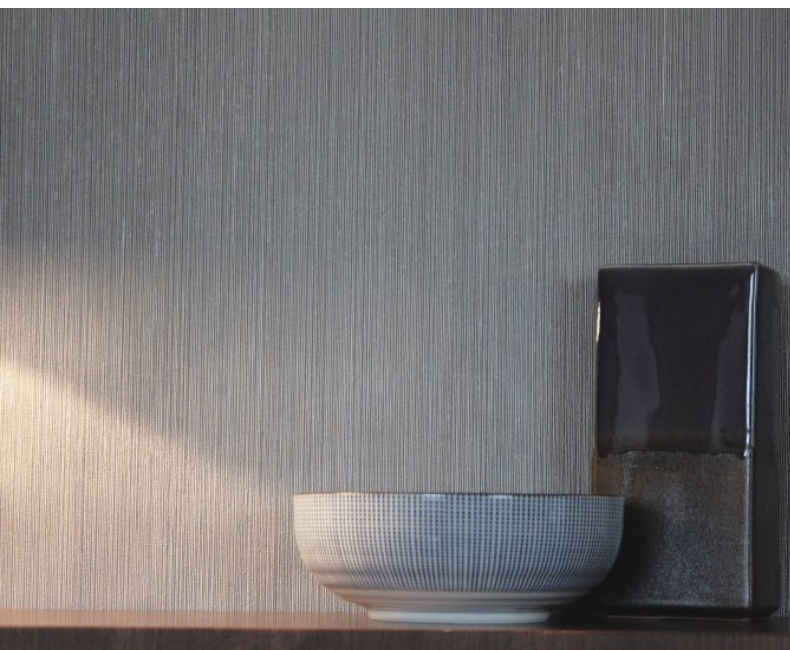

Chic striped wallcoverings: a perfect way to add depth to your design scheme. For further information, please contact customer services on 03705 117 118.

Product Details

Design:	Renee
SKU:	02E11
Colour Description:	Cream
Width:	130 cm
Length:	30 m
Sold By:	Per linear metre
Construction Type:	Fabric backed Vinyl
Backer:	Osnaburg
Weight:	455 gsm
Fire rating:	Euro Class B-s2,d0