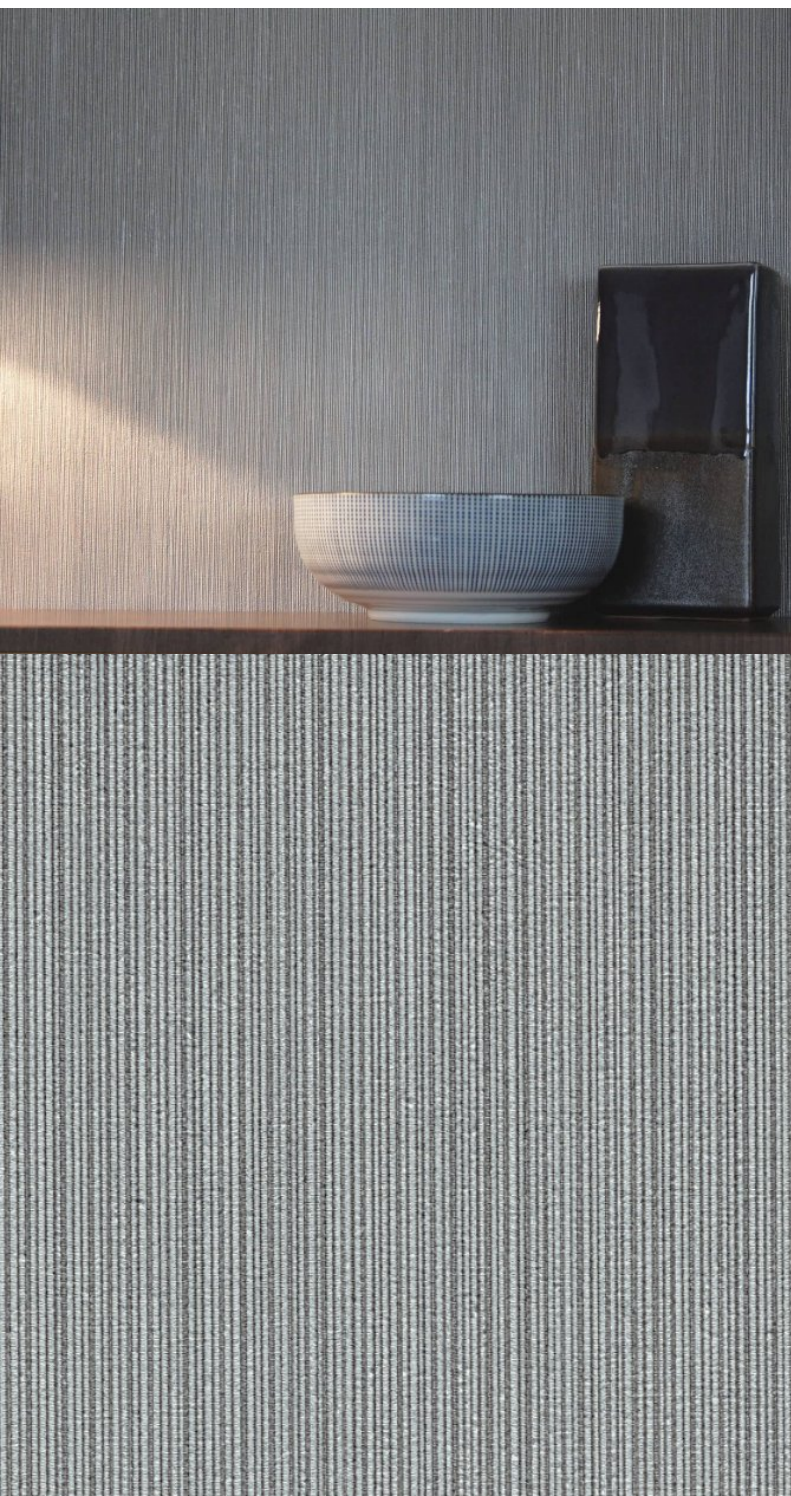

Chic striped wallcoverings: a perfect way to add depth to your design scheme. For further information, please contact customer services on 03705 117 118.

Product Details

Design:	Renee
SKU:	02E03
Colour Description:	Grey
Width:	130 cm
Length:	30 m
Sold By:	Per linear metre
Construction Type:	Fabric backed Vinyl
Backer:	Osnaburg
Weight:	455 gsm
Fire rating:	Euro Class B

CE COMPLIANT

CE

CONTAINS BIOCIDES

Hanging Information

Pattern Repeat:	0cm
Pattern Offset:	0cm
Pattern Overlap:	5cm
Recommended Adhesive:	Murabond Heavy. On dry lining use Murabond Easy Strip. On sealed surfaces use Murabond Sealed Surface Adhesive. For other surfaces contact Customer Services on 03705 117 118.

AVAILABLE COLOURWAYS IN THIS DESIGN

To view the full range of colourways available in this design, please search 'Renee' using the search function tool on the Muraspec website.

OVERLAP & TRIM

BY REVERSE HANGING