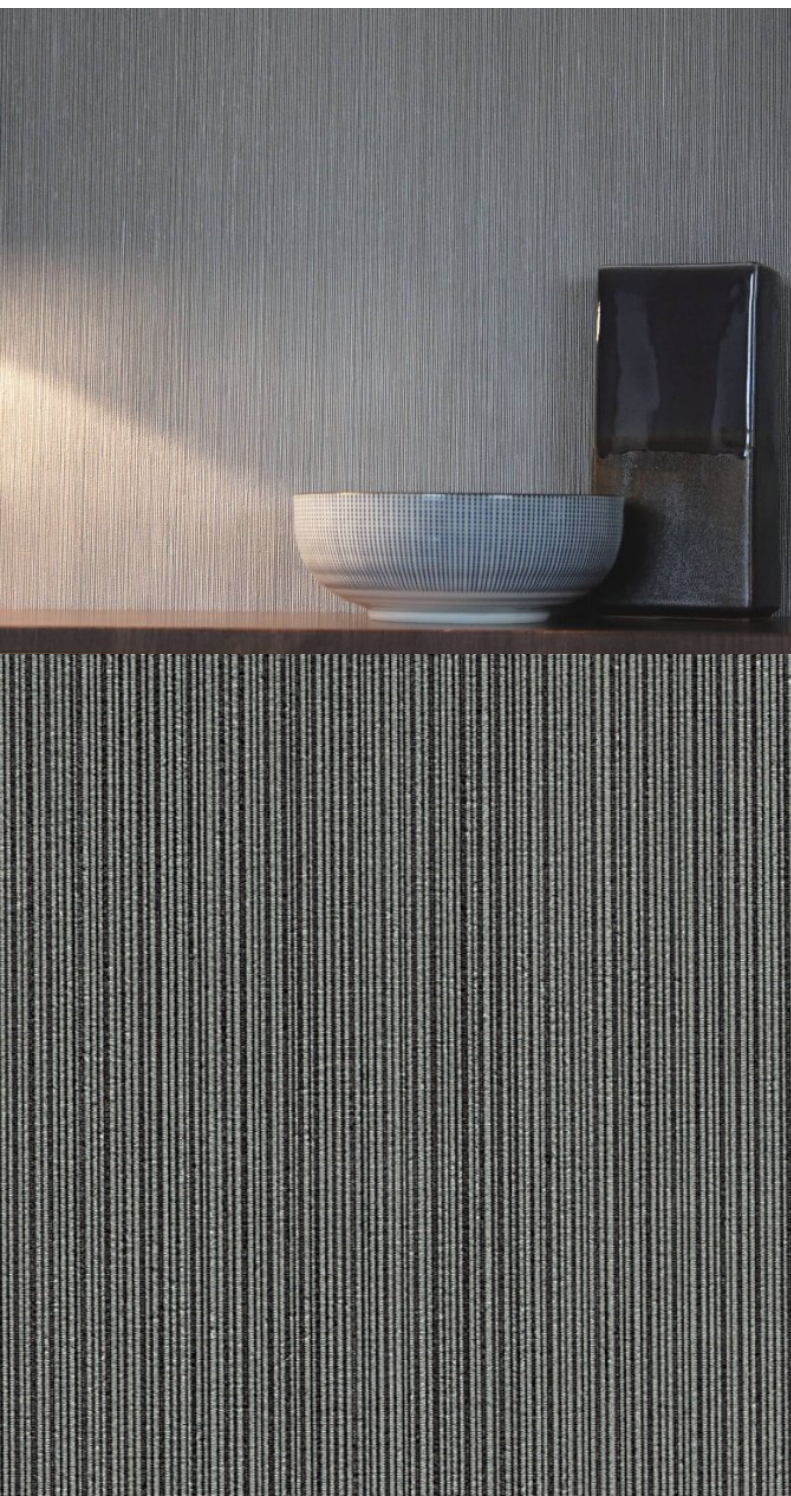

Chic striped wallcoverings: a perfect way to add depth to your design scheme. For further information, please contact customer services on 03705 117 118.

Product Details

Design:	Renee
SKU:	02E02
Colour Description:	Black
Width:	130 cm
Length:	30 m
Sold By:	Per linear metre
Construction Type:	Fabric backed Vinyl
Backer:	Osnaburg
Weight:	455 gsm
Fire rating:	Euro Class B

CE COMPLIANT

CE

CONTAINS BIOCIDES

Hanging Information

Pattern Repeat:	0cm
Pattern Offset:	0cm
Pattern Overlap:	5cm
Recommended Adhesive:	Murabond Heavy. On dry lining use Murabond Easy Strip. On sealed surfaces use Murabond Sealed Surface Adhesive. For other surfaces contact Customer Services on 03705 117 118.

AVAILABLE COLOURWAYS IN THIS DESIGN

To view the full range of colourways available in this design, please search 'Renee' using the search function tool on the Muraspec website.

OVERLAP & TRIM

BY REVERSE HANGING