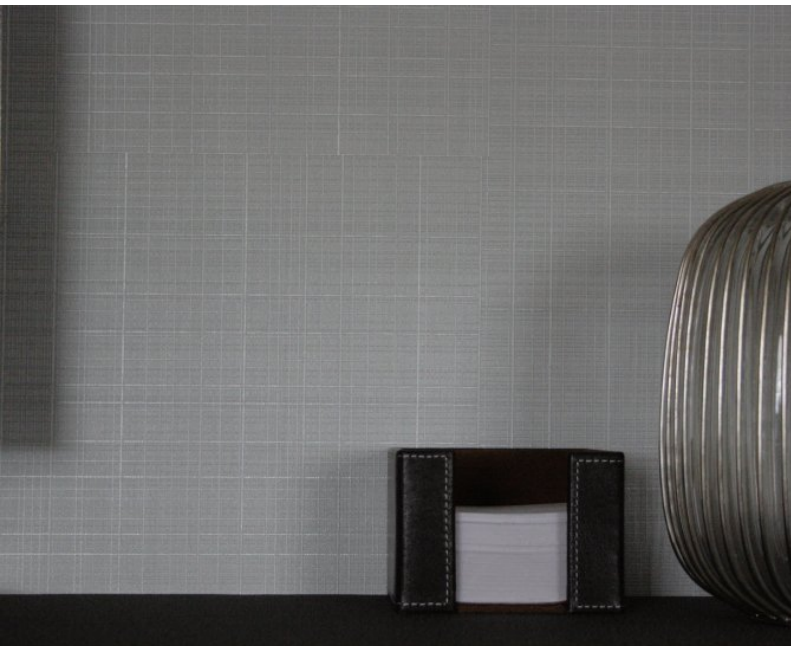

A creative design, and an ideal focal point for a contemporary design. For further information, please contact customer services on 03705 117 118.

Product Details

Design:	Marcelle
SKU:	01E32
Colour Description:	Cream
Width:	130 cm
Length:	30 m
Sold By:	Per linear metre
Construction Type:	Fabric backed Vinyl
Backer:	Osnaburg
Weight:	455 gsm
Fire rating:	Euro Class B-s2,d0

CE COMPLIANT

CONTAINS BIOCIDES

Hanging Information

Pattern Repeat:	0cm
Pattern Offset:	0cm
Pattern Overlap:	5cm
Recommended Adhesive:	Murabond Heavy. On dry lining use Murabond Easy Strip. On sealed surfaces use Murabond Sealed Surface Adhesive. For other surfaces contact Customer Services on 03705 117 118.