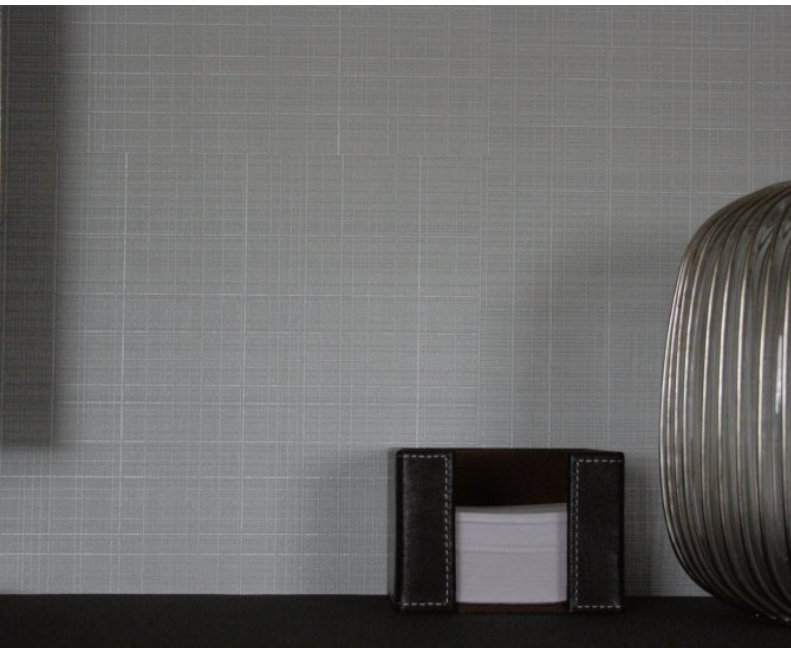

A creative design, and an ideal focal point for a contemporary design. For further information, please contact customer services on 03705 117 118.

Product Details

Design:	Marcelle
SKU:	01E31
Colour Description:	Cream
Width:	130 cm
Length:	30 m
Sold By:	Per linear metre
Construction Type:	Fabric backed Vinyl
Backer:	Osnaburg
Weight:	455 gsm
Fire rating:	Euro Class B

CE COMPLIANT

CONTAINS BIOCIDES

Hanging Information

Pattern Repeat:	0cm
Pattern Offset:	0cm
Pattern Overlap:	5cm
Recommended Adhesive:	Murabond Heavy. On dry lining use Murabond Easy Strip. On sealed surfaces use Murabond Sealed Surface Adhesive. For other surfaces contact Customer Services on 03705 117 118.