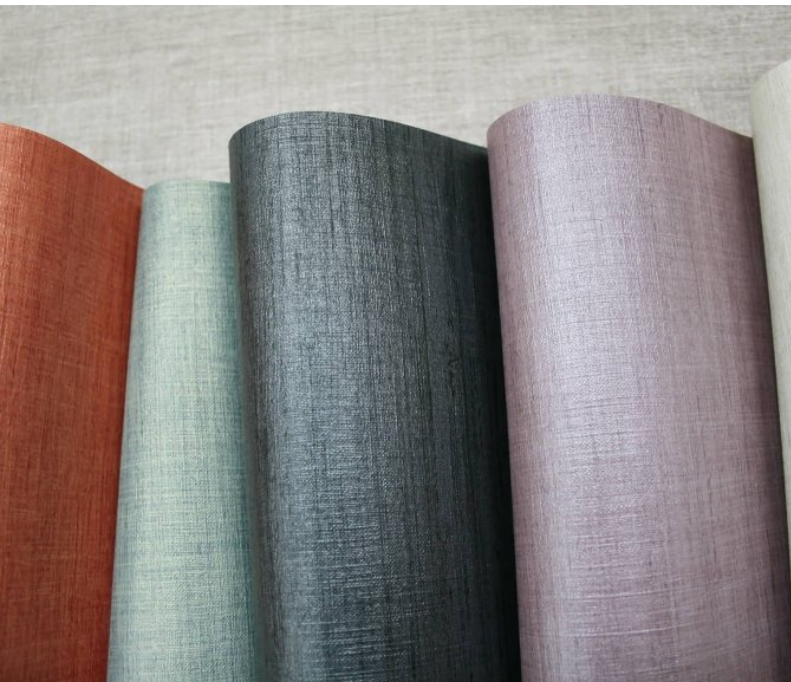

### Product Details

<b>Design:</b>	Vita
<b>SKU:</b>	01C25
<b>Colour Description:</b>	Blue
<b>Width:</b>	130 cm
<b>Length:</b>	30 m
<b>Sold By:</b>	Per linear metre
<b>Construction Type:</b>	Fabric backed Vinyl
<b>Backer:</b>	Non woven polyester
<b>Weight:</b>	410gsm Type I (18oz)
<b>Fire rating:</b>	Euro Class B-s2,d0 Other Fire Certifications available include Russian GOST, Australian AS 5637.1, Chinese 8624