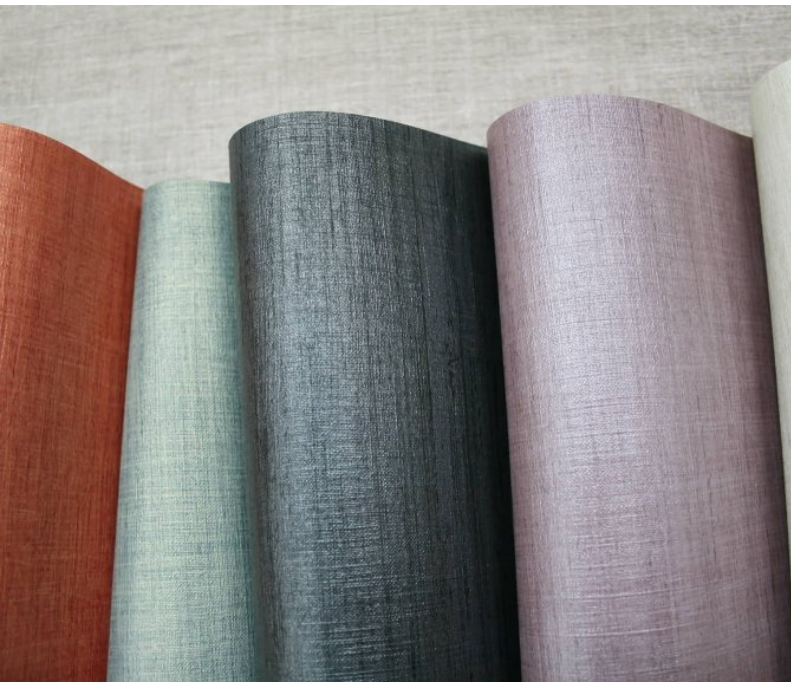

Timeless metallic finishes, for a classic design scheme. For further information, please contact customer services on 03705 117 118.

Product Details

Design:	Vita
SKU:	01C24
Colour Description:	Taupe
Width:	130 cm
Length:	30 m
Sold By:	Per linear metre
Construction Type:	Fabric backed Vinyl
Backer:	Non woven polyester
Weight:	410gsm Type I (18oz)
Fire rating:	Euro Class B-s2,d0 Other Fire Certifications available include Russian GOST, Australian AS 5637.1, Chinese 8624