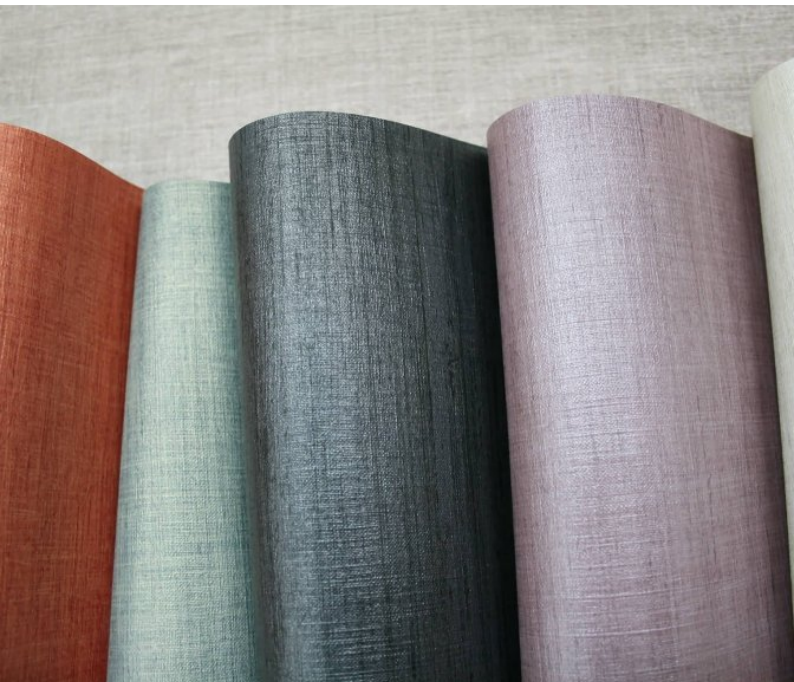

Timeless metallic finishes, for a classic design scheme. For further information, please contact customer services on 03705 117 118.

Product Details

| | |
|----------------------------|---|
| Design: | Vita |
| SKU: | 01C22 |
| Colour Description: | Peach |
| Width: | 130 cm |
| Length: | 30 m |
| Sold By: | Per linear metre |
| Construction Type: | Fabric backed Vinyl |
| Backer: | Non woven polyester |
| Weight: | 410gsm Type I (18oz) |
| Fire rating: | Euro Class B-s2,d0 Other Fire Certifications available include Russian GOST, Australian AS 5637.1, Chinese 8624 |